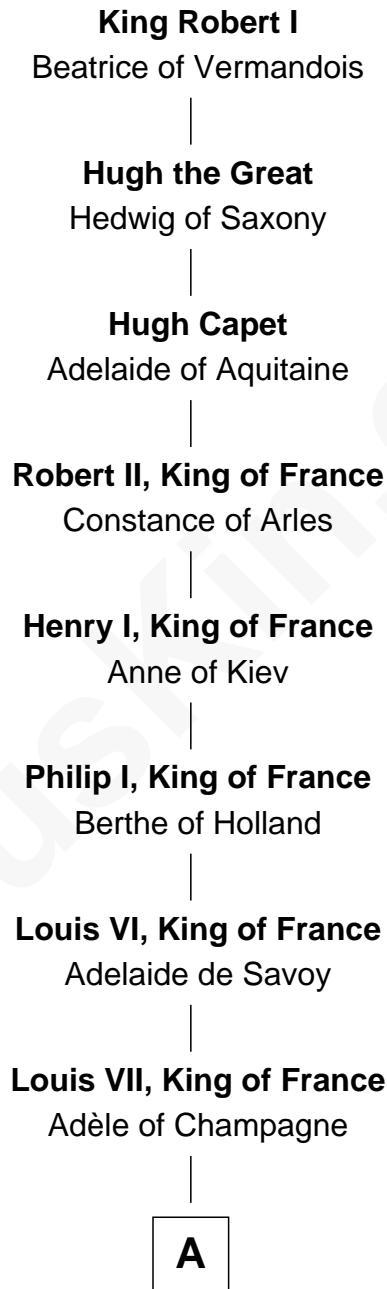

FamousKin.com Relationship Chart of

King Robert I

King of France

29th Great-grandfather of

Dr. H. H. Holmes

Serial Killer aka "Devil in the White City"

A

Philip II Auguste, King of France

Nancy Prescott

—
Levi Horton Mudgett

Theodate Page Price

—
Dr. H. H. Holmes

Serial Killer Dr. H. H. Holmes

FamousKin.com