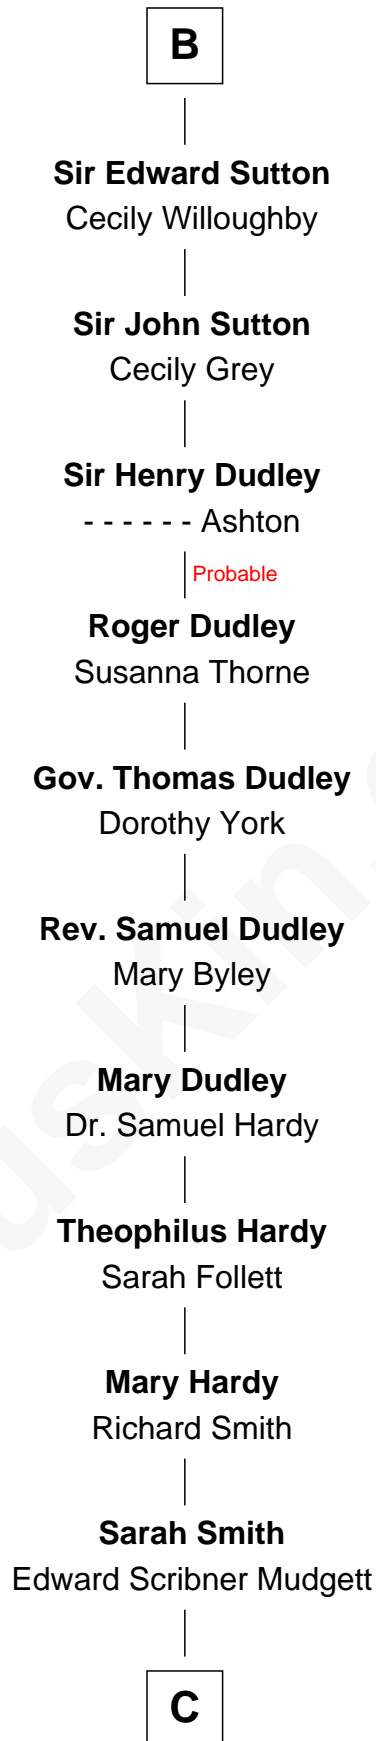

FamousKin.com Relationship Chart of

King Robert I

King of France

29th Great-grandfather of

Dr. H. H. Holmes

Serial Killer aka "Devil in the White City"

A

Philip II Auguste, King of France

Maud de Chaworth

Eleanor Plantagenet

Richard Fitzalan

Alice Fitzalan

Sir Thomas de Holand

Eleanor Holand

Edward Cherleton

Joyce Cherleton

Sir John Tiptoft

Joyce Tiptoft

Sir Edmund Sutton

B

C

—
Samuel Mudgett

Mary Morrill

—
Scribner Mudgett

Nancy Prescott

—
Levi Horton Mudgett

Theodate Page Price

—
Dr. H. H. Holmes

Serial Killer Dr. H. H. Holmes

FamousKin.com