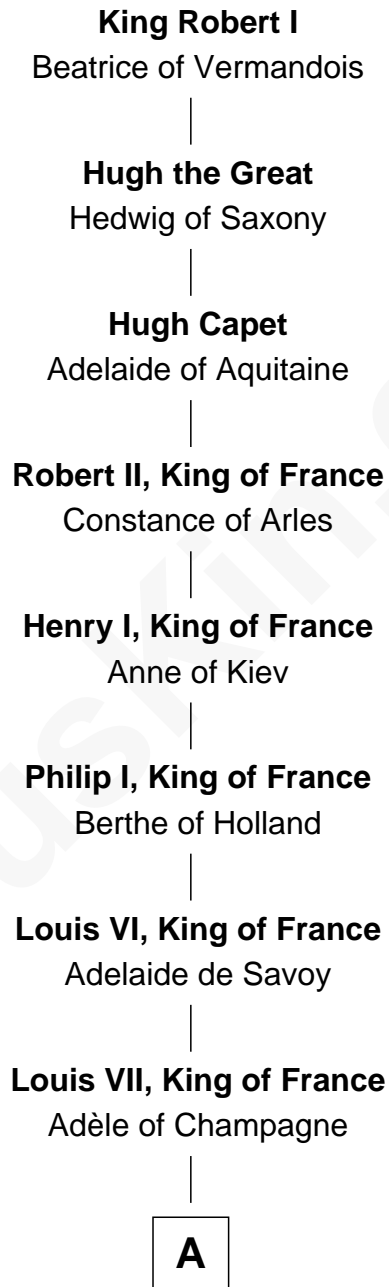

FamousKin.com Relationship Chart of

King Robert I

King of France

29th Great-grandfather of

Franklin D. Roosevelt

32nd U.S. President

A

Philip II Auguste, King of France