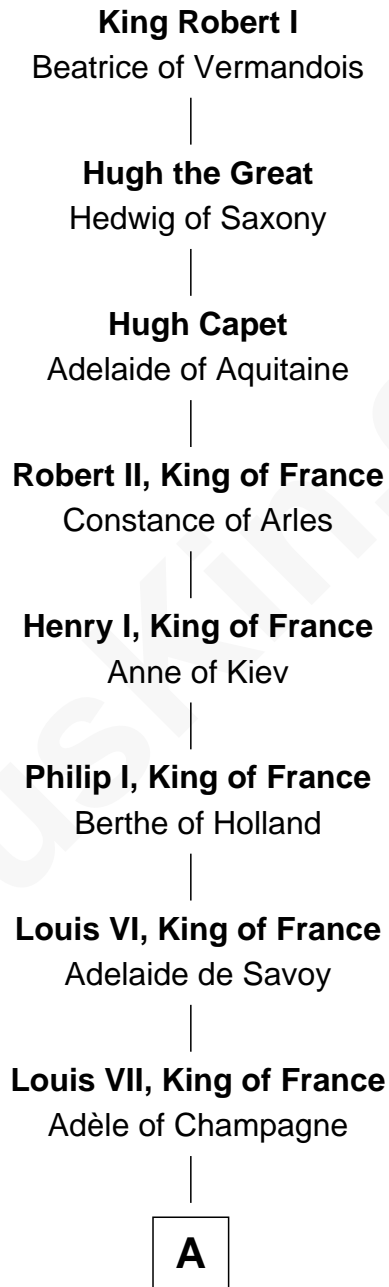

FamousKin.com

Relationship Chart of

King Robert I

King of France

29th Great-grandfather of

Eleanor Roosevelt

First Lady of President Franklin D. Roosevelt

A