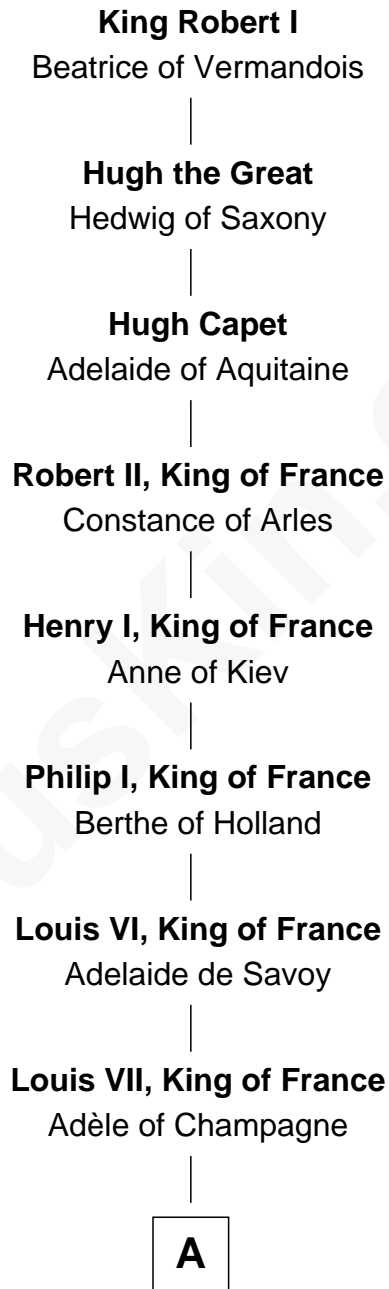

# FamousKin.com Relationship Chart of

**King Robert I**

*King of France*

28th Great-grandfather of

**Theodore Roosevelt**

*26th U.S. President*

**A**

**Philip II Auguste, King of France**

Isabella of Hainault

**Louis VIII, King of France**

Blanche of Castile

**Robert I, Count of Artois**

Matilda of Brabant

**Blanche of Artois**

Edmund Plantagenet

**Henry Plantagenet**