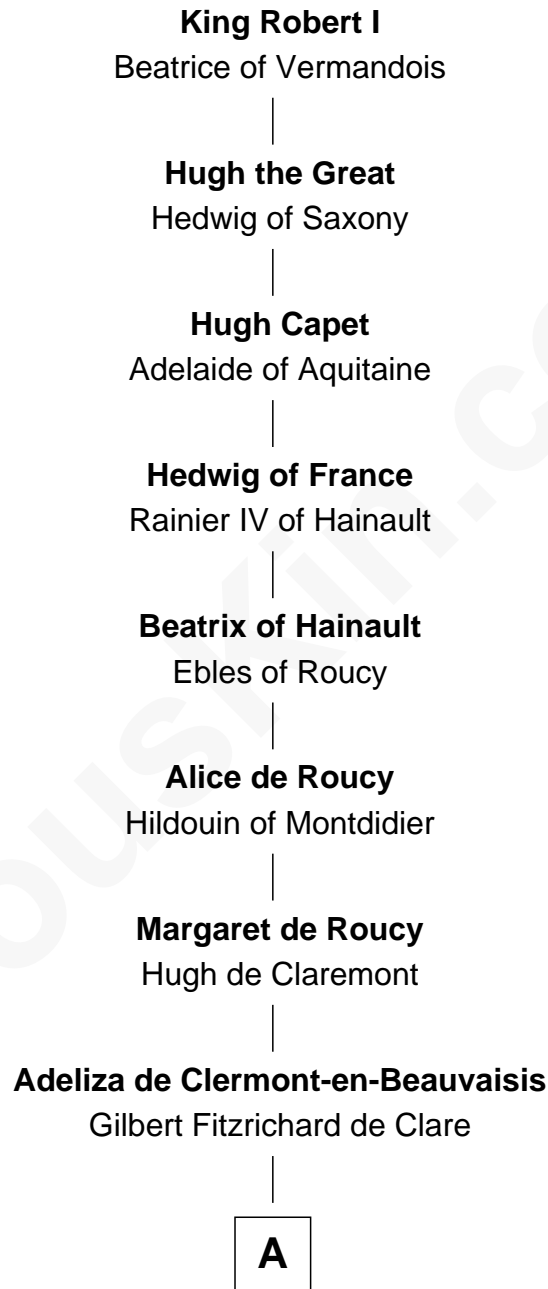

FamousKin.com Relationship Chart of

King Robert I

King of France

30th Great-grandfather of

Edith (Carow) Roosevelt

First Lady of President Theodore Roosevelt

B

John Fortescue

Joan Prutteston

Joane Fortescue

Thomas Hext

Thomas Hext

Wilmot Poyntz

Margery Hext

John Collamore

Henry Collamore