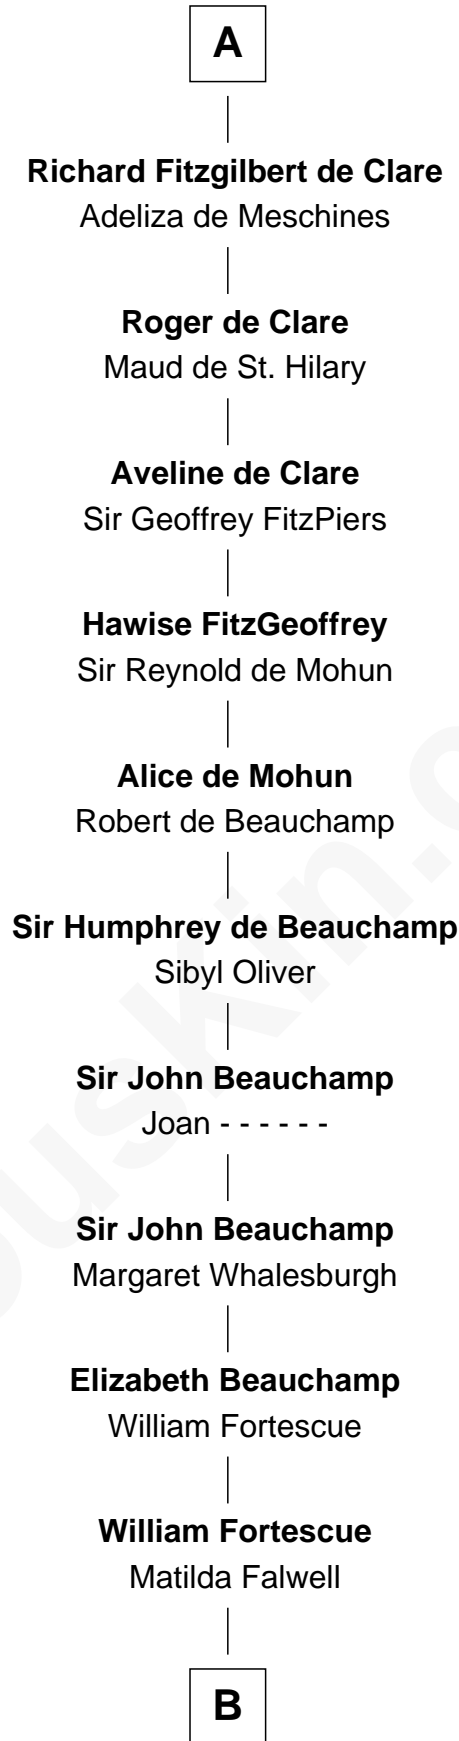

FamousKin.com Relationship Chart of

King Robert I

King of France

30th Great-grandfather of

Edith (Carow) Roosevelt

First Lady of President Theodore Roosevelt

B

John Fortescue

Joan Prutteston

Joane Fortescue

Thomas Hext

Thomas Hext

Wilmot Poyntz

Margery Hext

John Collamore

Henry Collamore

Margaret Blight

Elizabeth Collamore

Bartholomew Harris

Agnes Harris

William Edwards

Richard Edwards

Elizabeth Tuttle

Timothy Edwards