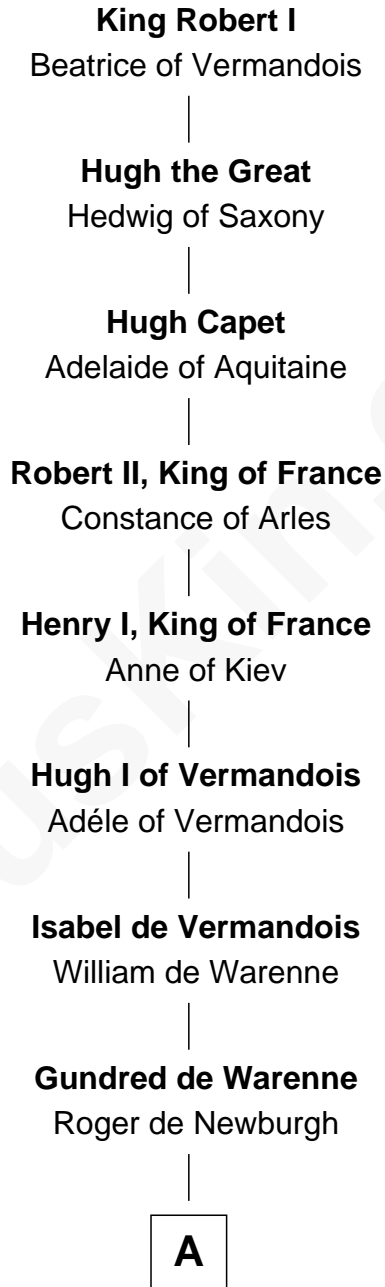

FamousKin.com Relationship Chart of

King Robert I

King of France

31st Great-grandfather of

James Taylor

Singer-Songwriter

A

Waleran de Newburgh

Alice de Harcourt

Alice de Newburgh

William Mauduit

Isabel Mauduit

Sir William de Beauchamp

Sir Walter de Beauchamp

Alice de Tony

Giles de Beauchamp