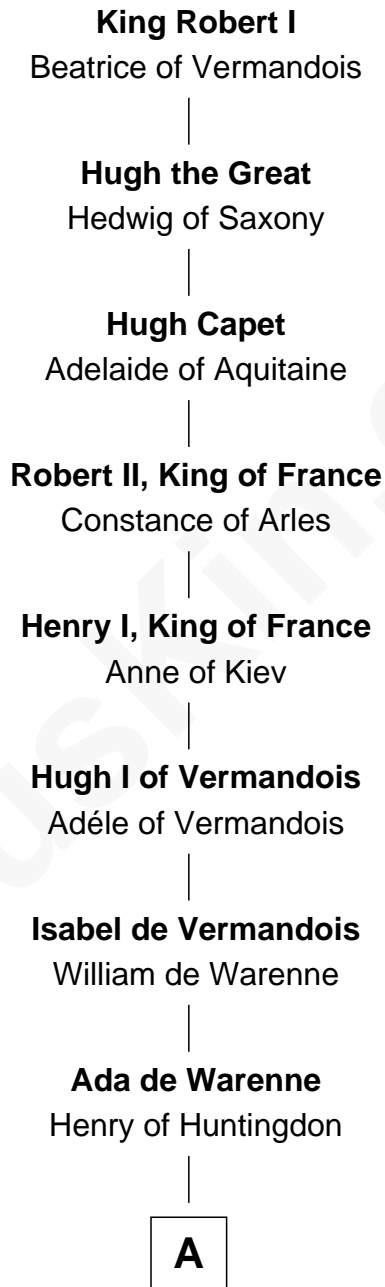

# FamousKin.com Relationship Chart of

**King Robert I**

*King of France*

31st Great-grandfather of

**Tony Dow**

*TV Actor*

**A**

**David of Huntingdon**

Maud of Chester

**Ada of Huntingdon**

Sir Henry de Hastings

**Sir Henry de Hastings**

Joan de Cantilupe

**Sir John de Hastings**

Isabel de Valence

**Elizabeth de Hastings**

Sir Roger de Grey

**Sir Reynold de Grey**

Eleanor le Strange

**Sir Reynold Grey**

Margaret de Ros

**Margaret Grey**

Sir William Bonville

**Elizabeth Bonville**

William Talboys

**Sir Robert Talboys**

Elizabeth Heron

**B**

**B**

**Maud Talboys**  
Sir Robert Tyrwhit

**Katharine Tyrwhit**  
Sir Richard Thimbleby

**Elizabeth Thimbleby**  
Thomas Welby