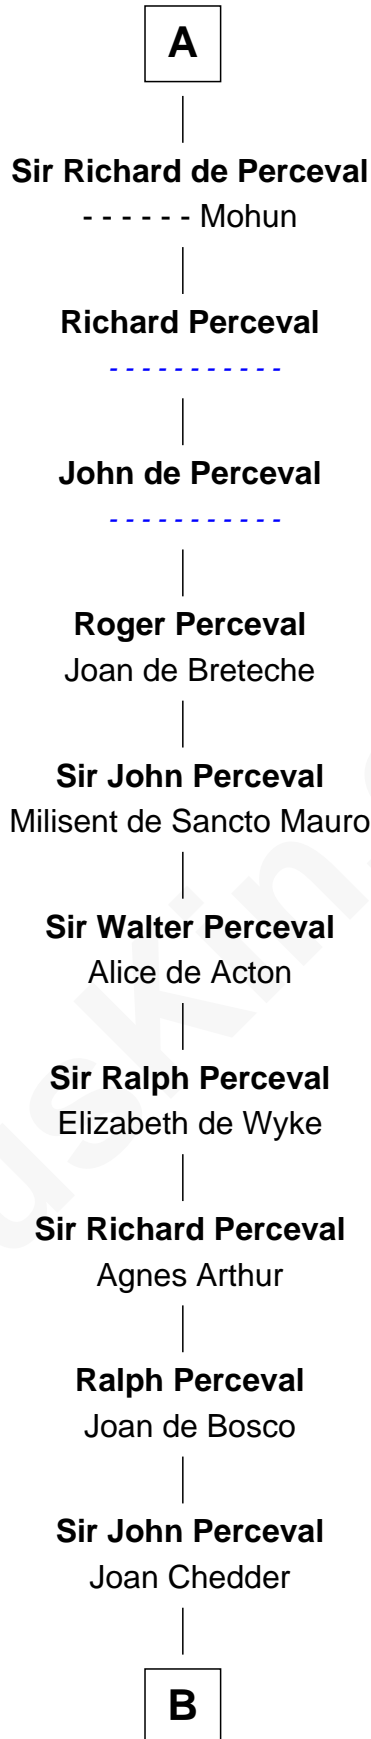

# FamousKin.com Relationship Chart of

**King Robert I**

*King of France*

31st Great-grandfather of

**Marie-Chantal Miller**

*Crown Princess of Greece*

**King Robert I**

Beatrice of Vermandois

**Hugh the Great**

Hedwig of Saxony

**Hugh Capet**

Adelaide of Aquitaine

**Robert II, King of France**

Constance of Arles

**Henry I, King of France**

Anne of Kiev

**Hugh I of Vermandois**

Adèle of Vermandois

**Isabel de Vermandois**

Sir Robert de Beaumont

**Maud de Beaumont**

William de Lovel

**A**

**B**

**Sir James Perceval**

Joan Kenne

**Edmund Percival**

Elizabeth Yorke

**Christian Percival**

Richard Lowle

**Percival Lowell**

Rebecca - - - - -