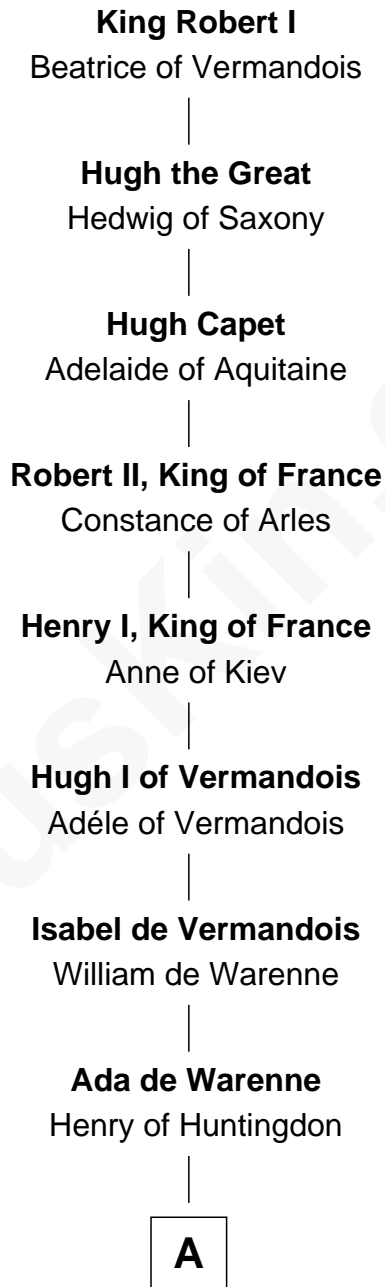

FamousKin.com Relationship Chart of

King Robert I

King of France

30th Great-grandfather of

Cokie Roberts

Author and TV Journalist

A

David of Huntingdon

Maud of Chester

Ada of Huntingdon

Sir Henry de Hastings

Sir Henry de Hastings

Joan de Cantilupe

Lora de Hastings

Thomas Latimer

Sir Warin le Latimer