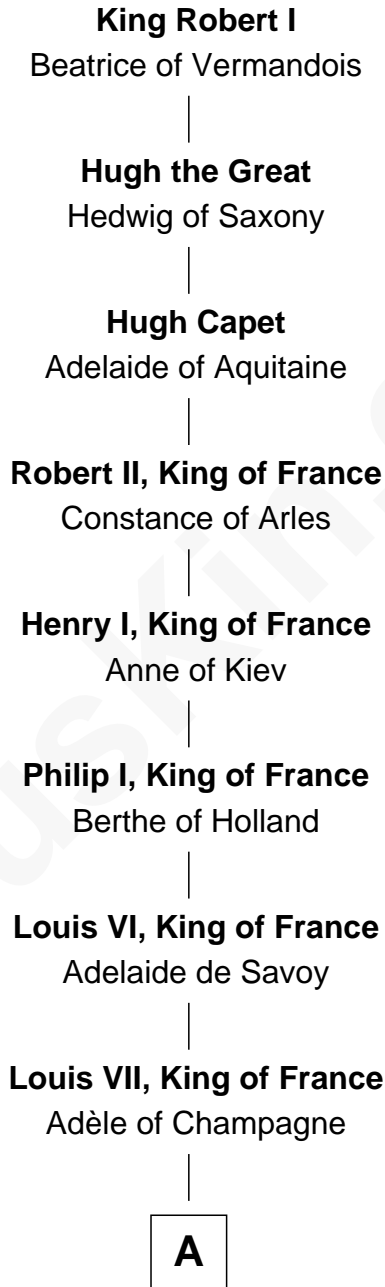

FamousKin.com Relationship Chart of

King Robert I

King of France

25th Great-grandfather of

James Madison

4th U.S. President

A

Philip II Auguste, King of France