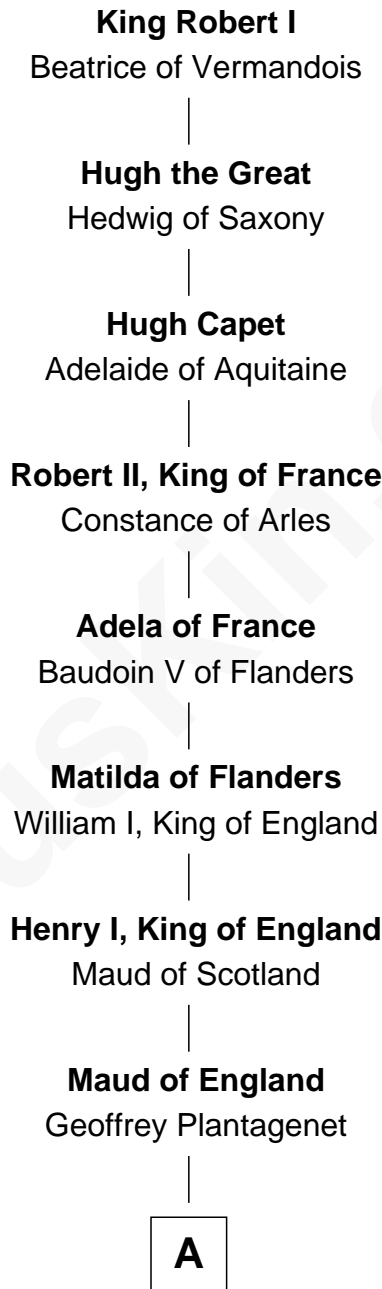

FamousKin.com Relationship Chart of

King Robert I

King of France

30th Great-grandfather of

Bill Weld

68th Governor of Massachusetts

A

Henry II, King of England

Eleanor of Aquitaine

John, King of England

Isabelle of Angoulême

Richard Plantagenet

Sir Richard of Cornwall

Joan -----

Joan of Cornwall

Sir John Howard