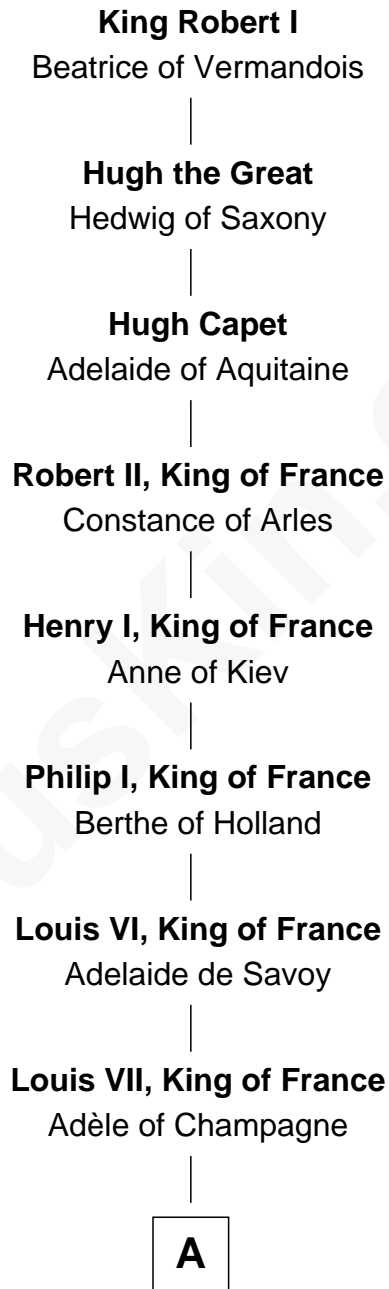

FamousKin.com Relationship Chart of

King Robert I

King of France

28th Great-grandfather of

Seth Low

Mayor of New York City President of Columbia University

A

Philip II Auguste, King of France