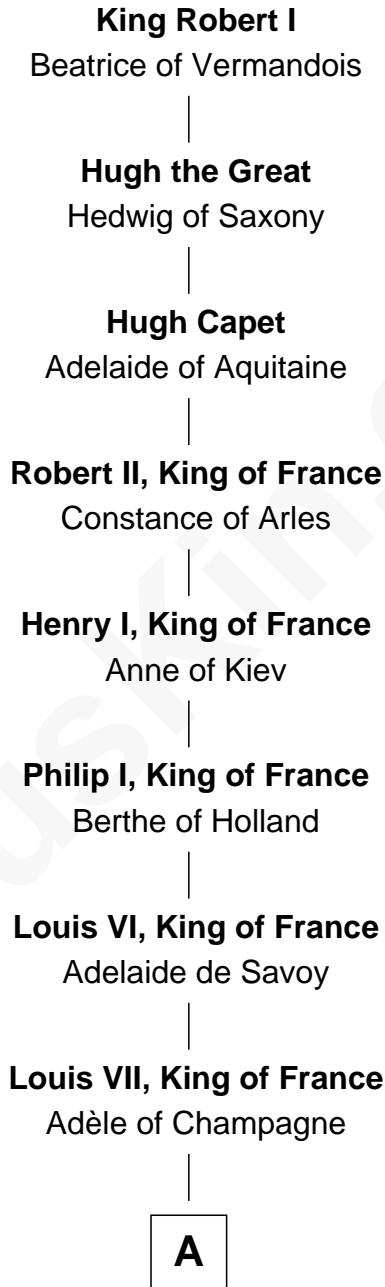

FamousKin.com Relationship Chart of

King Robert I

King of France

27th Great-grandfather of

Helen Keller

Author and Activist

A

Philip II Auguste, King of France