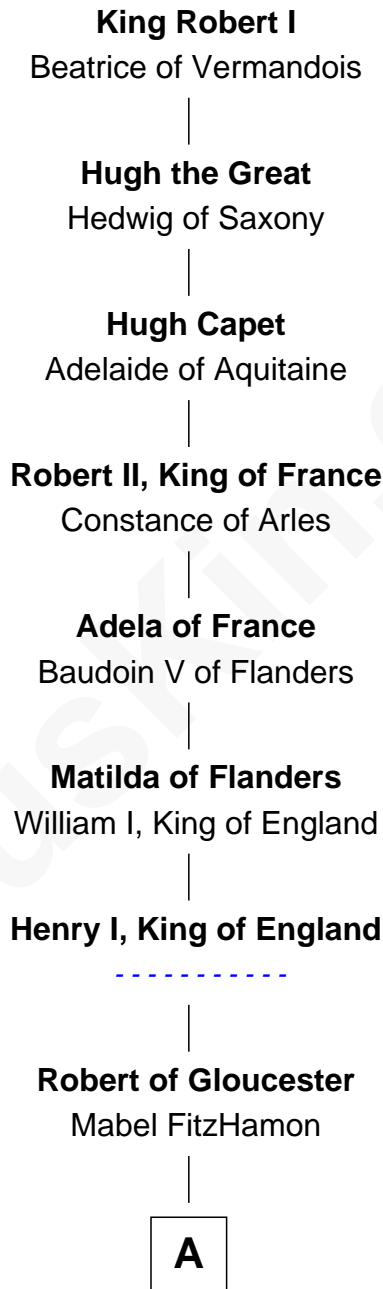

FamousKin.com Relationship Chart of

King Robert I

King of France

20th Great-grandfather of

Peter Bulkeley

(1582/3 - 1658/9) Susan & Ellen passenger 1635

A

Maud of Gloucester
Sir Ranulf de Gernons