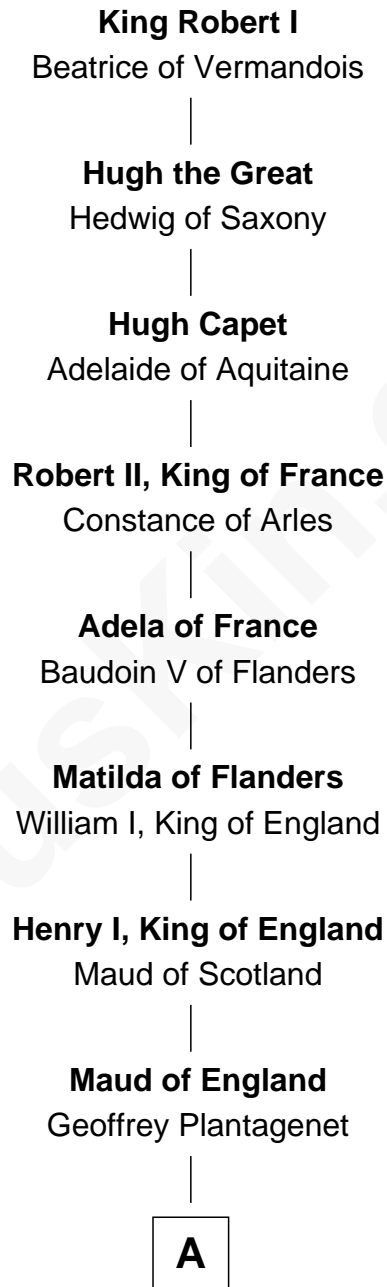

FamousKin.com Relationship Chart of

King Robert I

King of France

28th Great-grandfather of

Leverett Saltonstall

55th Governor of Massachusetts

A

Henry II, King of England

Eleanor of Aquitaine

John, King of England

Isabelle of Angoulême

Henry III, King of England

Eleanor of Provence

Edward I, King of England

Margaret of France

Edmund of Woodstock

Margaret Wake

Joan Plantagenet

Thomas Holand

John de Holand

Elizabeth of Lancaster

Constance de Holand

Sir John Grey

Alice Grey