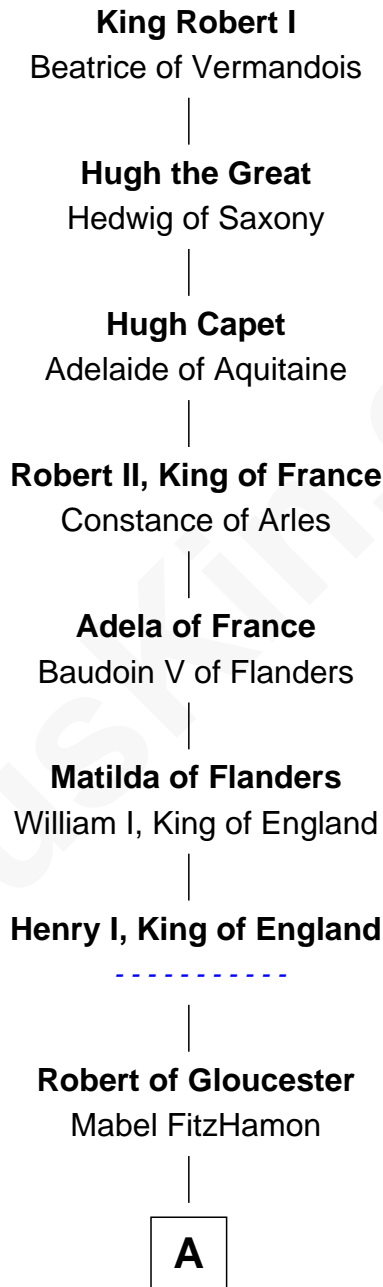

FamousKin.com Relationship Chart of

King Robert I

King of France

32nd Great-grandfather of

Tim Robbins

TV and Movie Actor

A

Maud of Gloucester
Sir Ranulf de Gernons