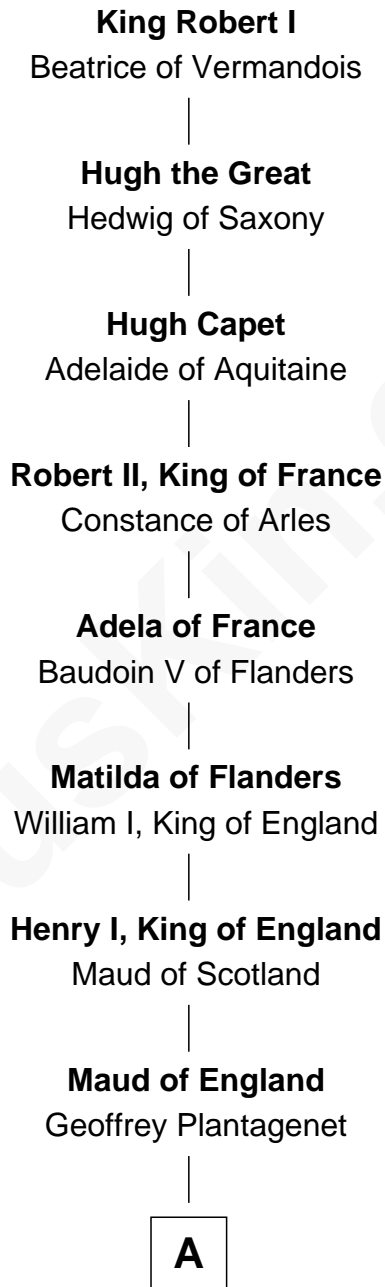

FamousKin.com Relationship Chart of

King Robert I

King of France

27th Great-grandfather of

Abraham Baldwin

Signer of the U.S. Constitution

A

Henry II, King of England

Ida de Tony

Sir William Longespee

Ela of Salisbury

Stephen Longespee

Emmeline de Ridelisford

Ela Longespee

Sir Roger la Zouche

Sir Alan la Zouche