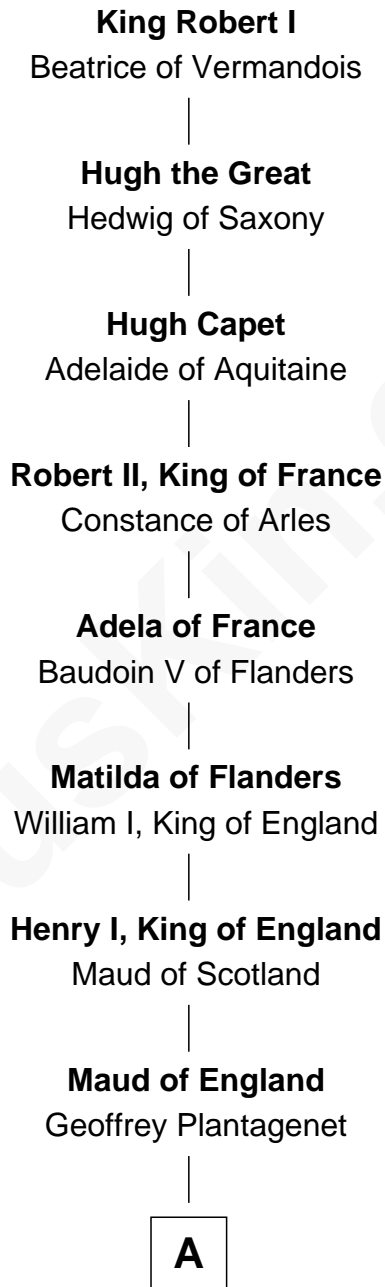

FamousKin.com Relationship Chart of

King Robert I

King of France

24th Great-grandfather of

Daniel Carroll

Signer of the U.S. Constitution

A

Henry II, King of England

Ida de Tony

Sir William Longespee

Ela of Salisbury

William Longespee

Idoine de Camville

Ela Longespee

Sir James de Audley

Sir Hugh I de Audley