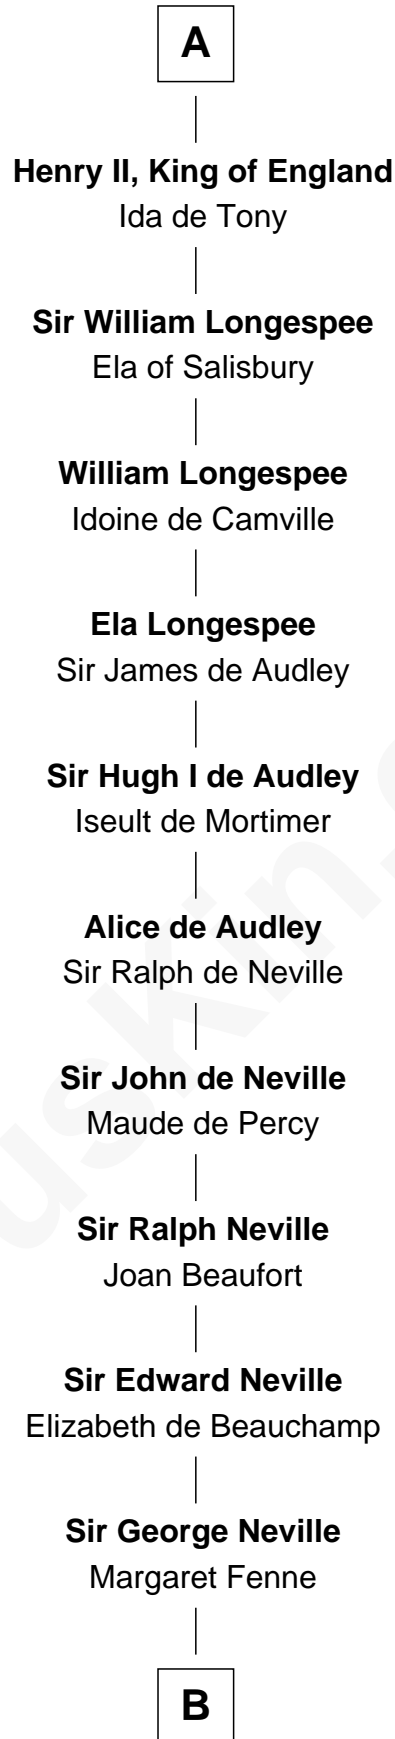

# FamousKin.com Relationship Chart of

**King Robert I**

*King of France*

28th Great-grandfather of

**E. M. Forster**

*English Novelist*

**B**

**Jane Neville**

Sir Henry Pole

**Katherine Pole**

Sir Francis Hastings

**George Hastings**

Dorothy Port

**Francis Hastings**

Sarah Harington

**Catherine Hastings**

Philip Stanhope

**Sarah Stanhope**

Sir Richard de Hoghton

**Sir Charles Hoghton**

Mary Skeffington

**Mary Hoghton**

Samuel Watson

**Lucy Watson**