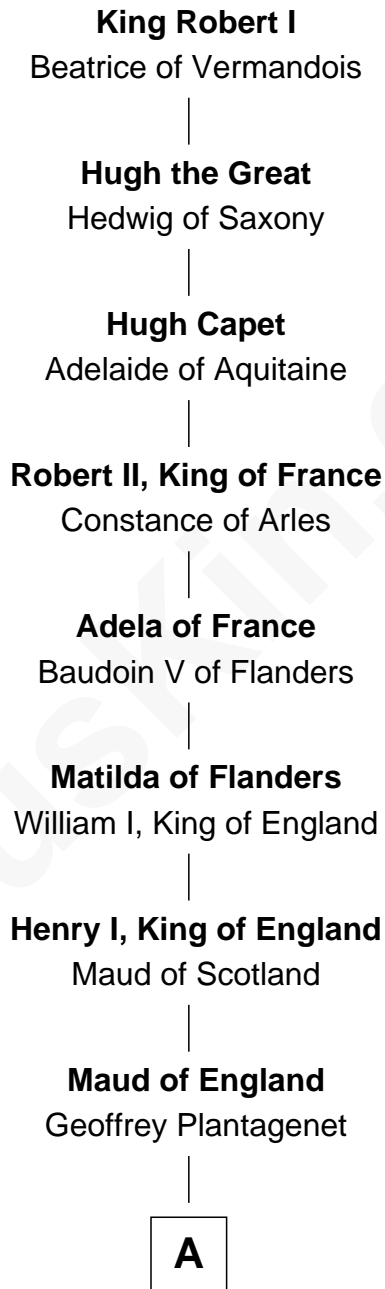

# FamousKin.com Relationship Chart of

**King Robert I**

*King of France*

28th Great-grandfather of

**E. M. Forster**

*English Novelist*

**B**

**Jane Neville**

Sir Henry Pole

**Katherine Pole**

Sir Francis Hastings

**George Hastings**

Dorothy Port

**Francis Hastings**

Sarah Harington

**Catherine Hastings**

Philip Stanhope

**Sarah Stanhope**

Sir Richard de Hoghton

**Sir Charles Hoghton**

Mary Skeffington

**Mary Hoghton**

Samuel Watson

**Lucy Watson**