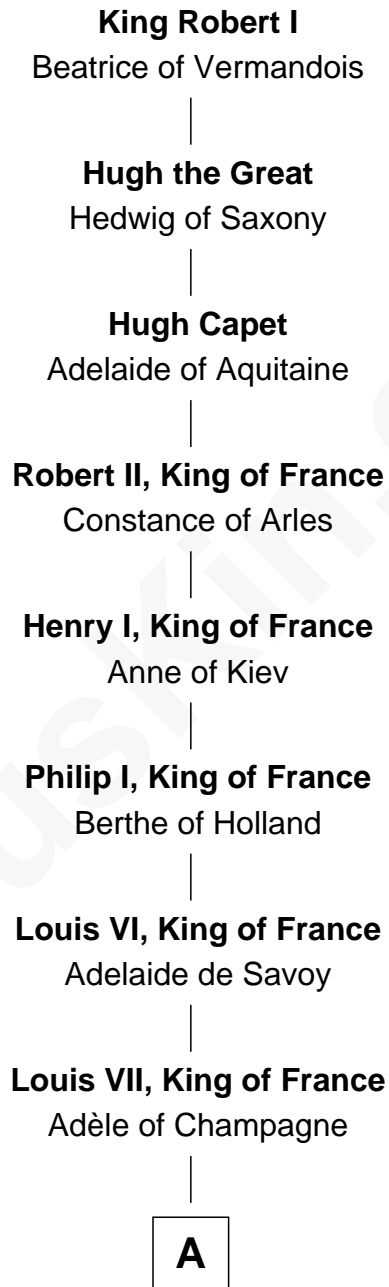

FamousKin.com Relationship Chart of

King Robert I

King of France

29th Great-grandfather of

Guillermo Billinghurst

31st President of Peru

A

Philip II Auguste, King of France