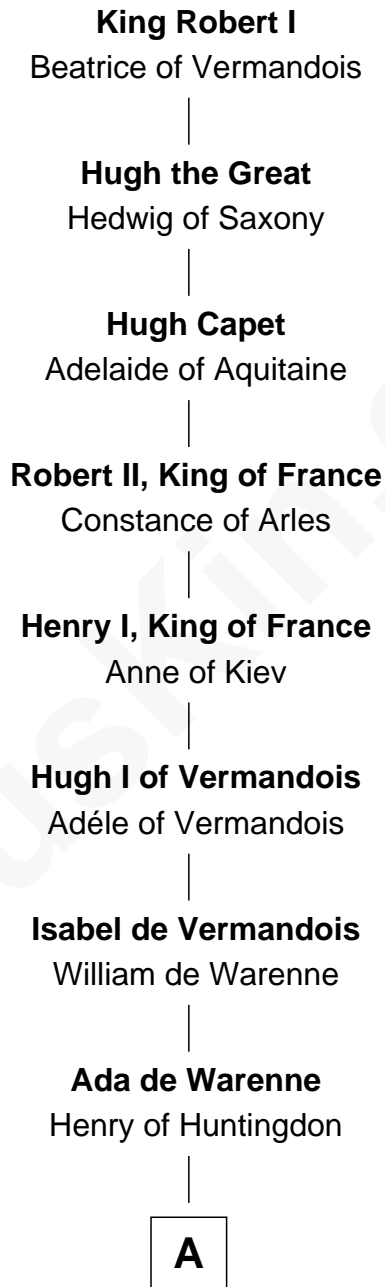

FamousKin.com Relationship Chart of

King Robert I

King of France

32nd Great-grandfather of

Peter Fonda

TV and Movie Actor

B

Agnes Sherburne

Henry Rushton

Nicholas Rushton

Margaret Radcliffe

Agnes Rushton

Richard Worthington

Peter Worthington

Isabel Anderton

Isabel Worthington