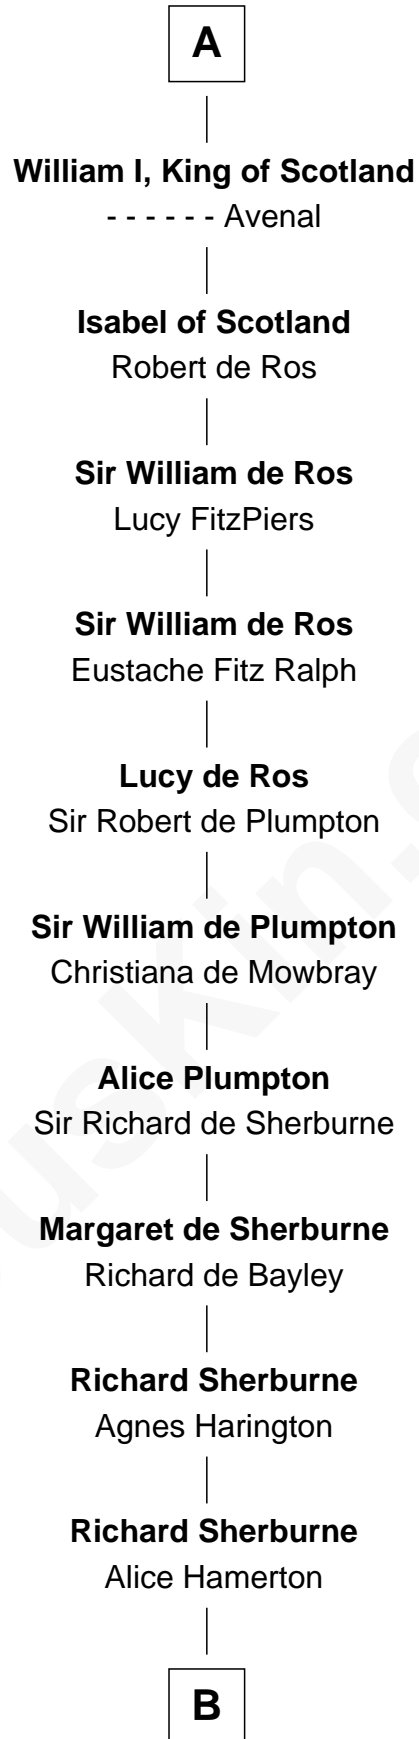

FamousKin.com Relationship Chart of

King Robert I

King of France

32nd Great-grandfather of

Peter Fonda

TV and Movie Actor

B

Agnes Sherburne

Henry Rushton

Nicholas Rushton

Margaret Radcliffe

Agnes Rushton

Richard Worthington

Peter Worthington

Isabel Anderton

Isabel Worthington

Robert Worden

Peter Worden

Mrs. Margaret Grice Wall

Peter Worden

Mary - - - - -

Mercy Worden

Kenelm Winslow

Samuel Winslow

David Seymour

—
George Nichols Seymour

Sophie Marie Lefebre DeVillers

—
George DeVillers Seymour

Frances Gabriella Ford

—
Eugene Ford Seymour

Sophie Mildred Bower

—
Frances Ford Seymour