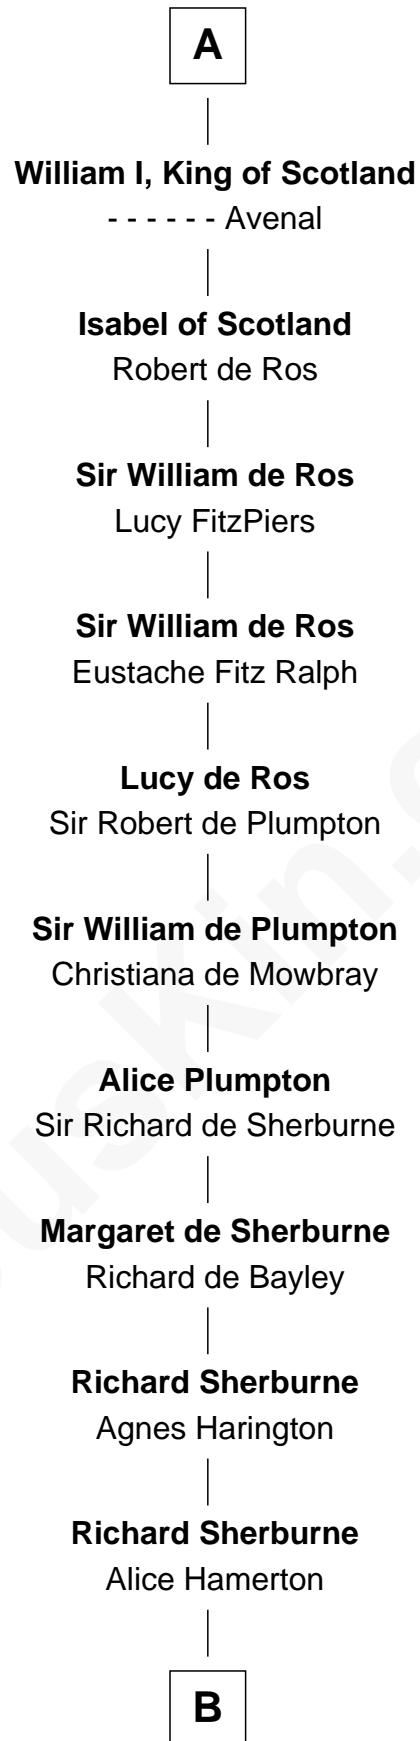

FamousKin.com Relationship Chart of

King Robert I

King of France

33rd Great-grandfather of

Bridget Fonda

Movie Actress

B

Agnes Sherburne

Henry Rushton

Nicholas Rushton

Margaret Radcliffe

Agnes Rushton

Richard Worthington

Peter Worthington

Isabel Anderton

Isabel Worthington

Robert Worden

Peter Worden

Mrs. Margaret Grice Wall

Peter Worden

Mary - - - - -

Mercy Worden

Kenelm Winslow

Samuel Winslow

David Seymour

George Nichols Seymour

Sophie Marie Lefebre DeVillers

George DeVillers Seymour

Frances Gabriella Ford

Eugene Ford Seymour

Sophie Mildred Bower

Frances Ford Seymour