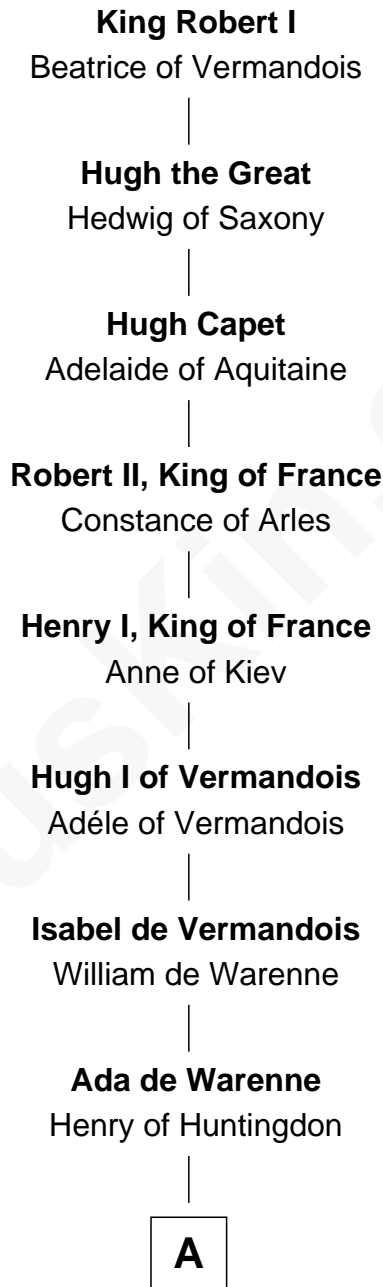

FamousKin.com Relationship Chart of

King Robert I

King of France

33rd Great-grandfather of

Bridget Fonda

Movie Actress

B

Agnes Sherburne

Henry Rushton

Nicholas Rushton

Margaret Radcliffe

Agnes Rushton

Richard Worthington

Peter Worthington

Isabel Anderton

Isabel Worthington

David Seymour

George Nichols Seymour

Sophie Marie Lefebre DeVillers

George DeVillers Seymour

Frances Gabriella Ford

Eugene Ford Seymour

Sophie Mildred Bower

Frances Ford Seymour