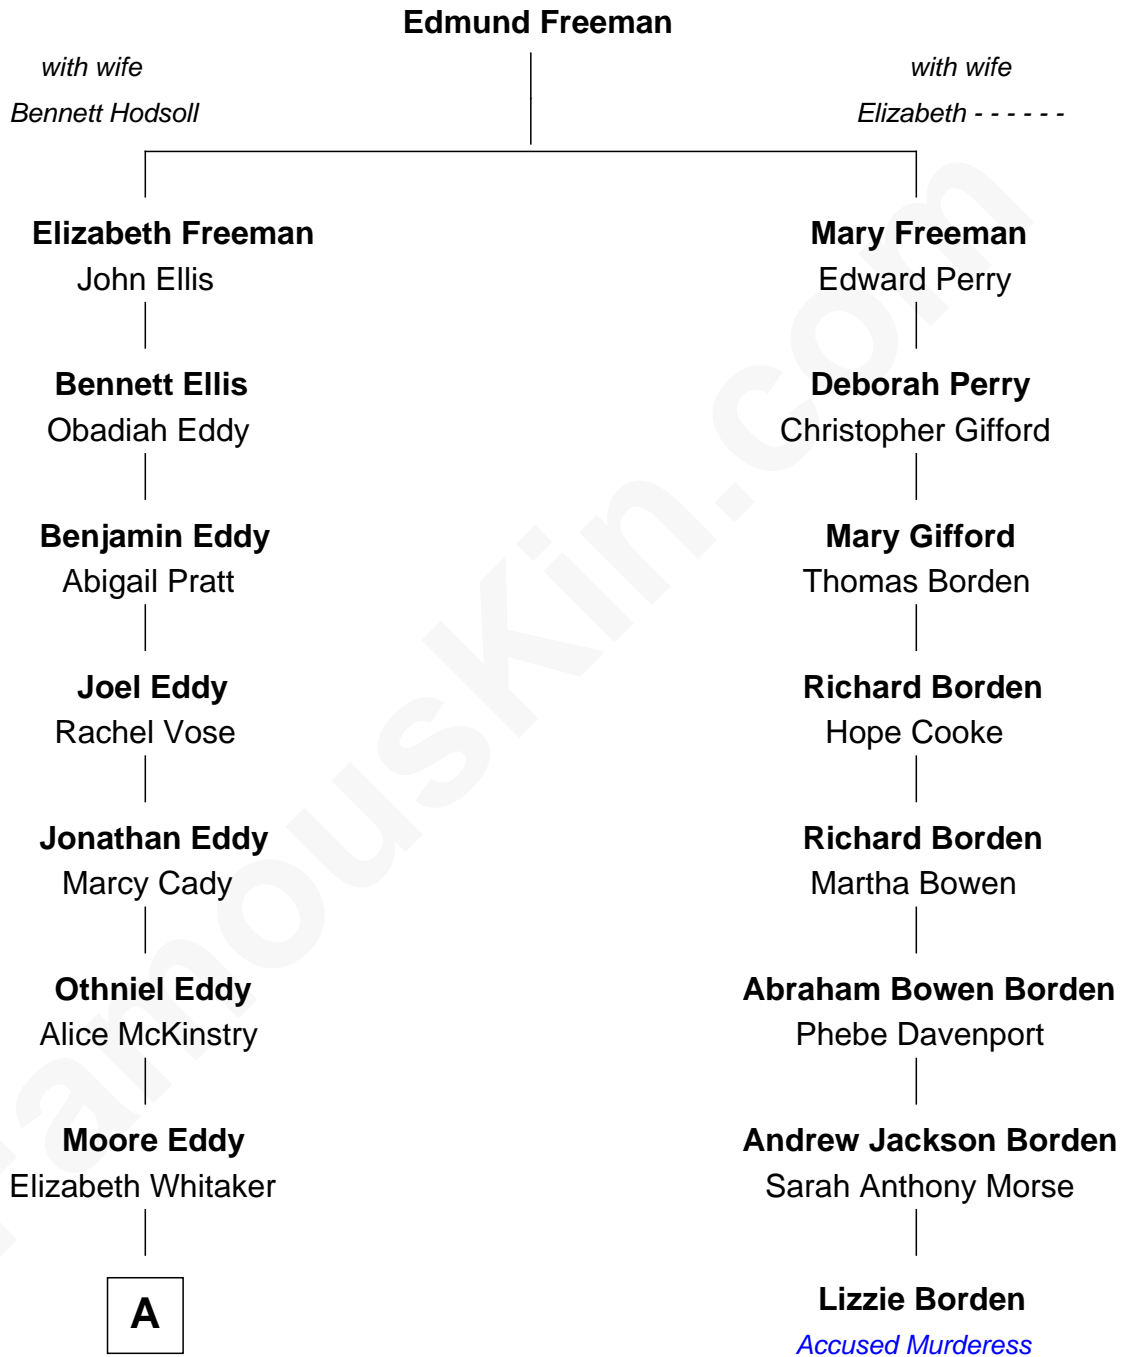

FamousKin.com Relationship Chart of

Clarence Darrow

Lawyer, Scopes Monkey Trial

7th cousin 1 time removed of

Lizzie Borden

Accused Murderess

A

—
Emily Eddy
Ammirus Darrow

—
Clarence Darrow
Scopes Monkey Trial

FamousKin.com