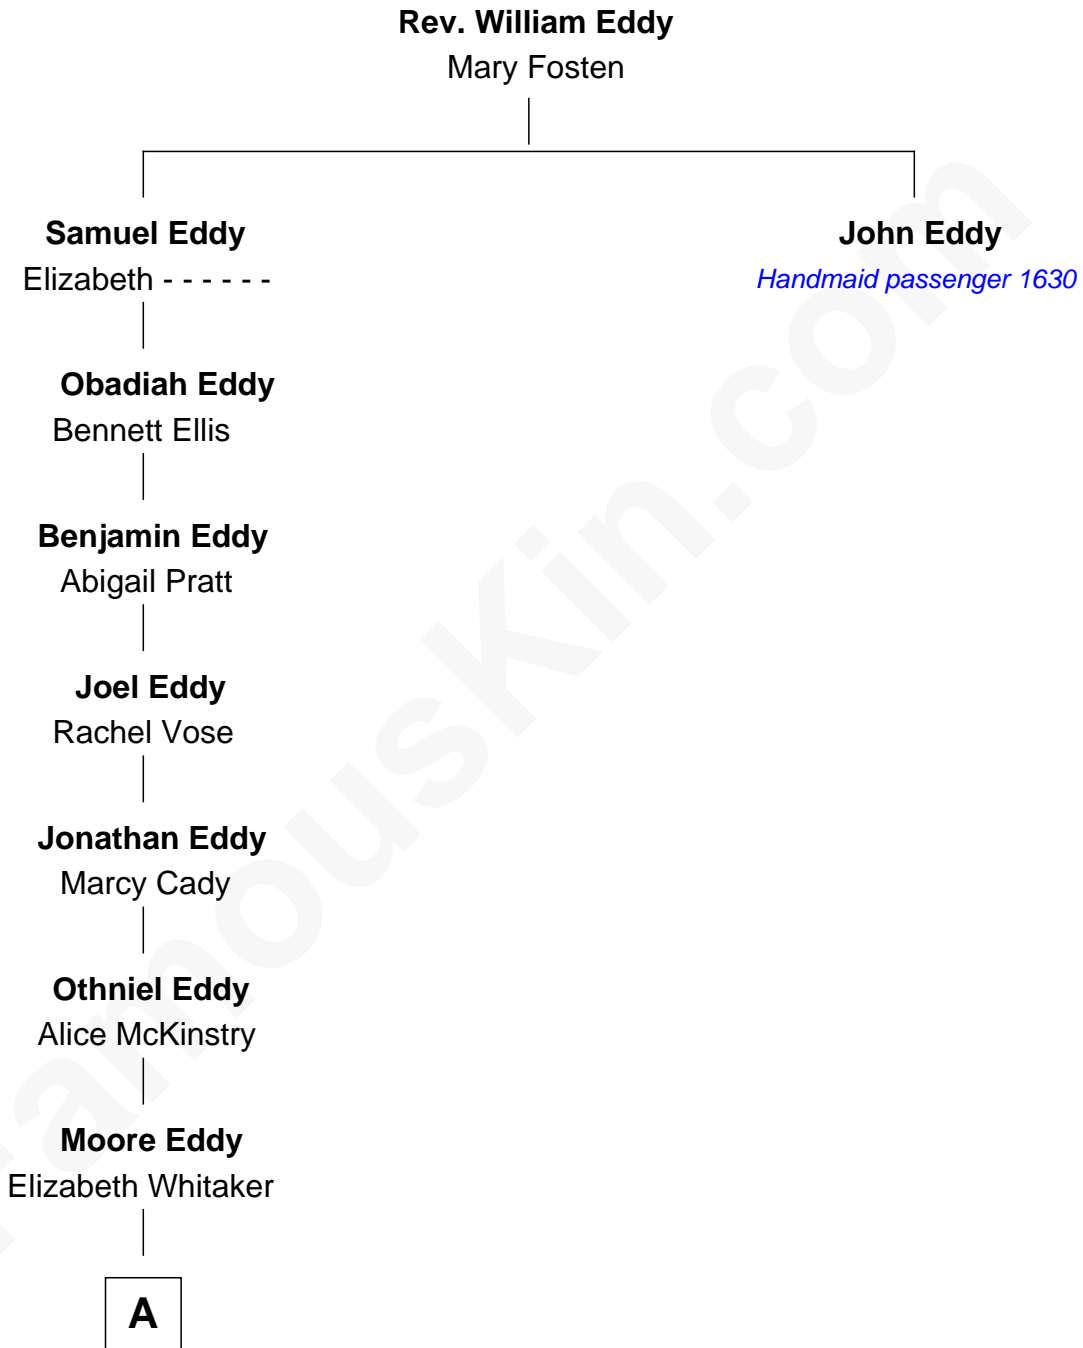

FamousKin.com Relationship Chart of

Clarence Darrow

Lawyer, Scopes Monkey Trial

6th great-grandnephew of

John Eddy

(c1597 - 1684) Handmaid passenger 1630

A

—
Emily Eddy
Ammirus Darrow

—
Clarence Darrow
Scopes Monkey Trial

FamousKin.com