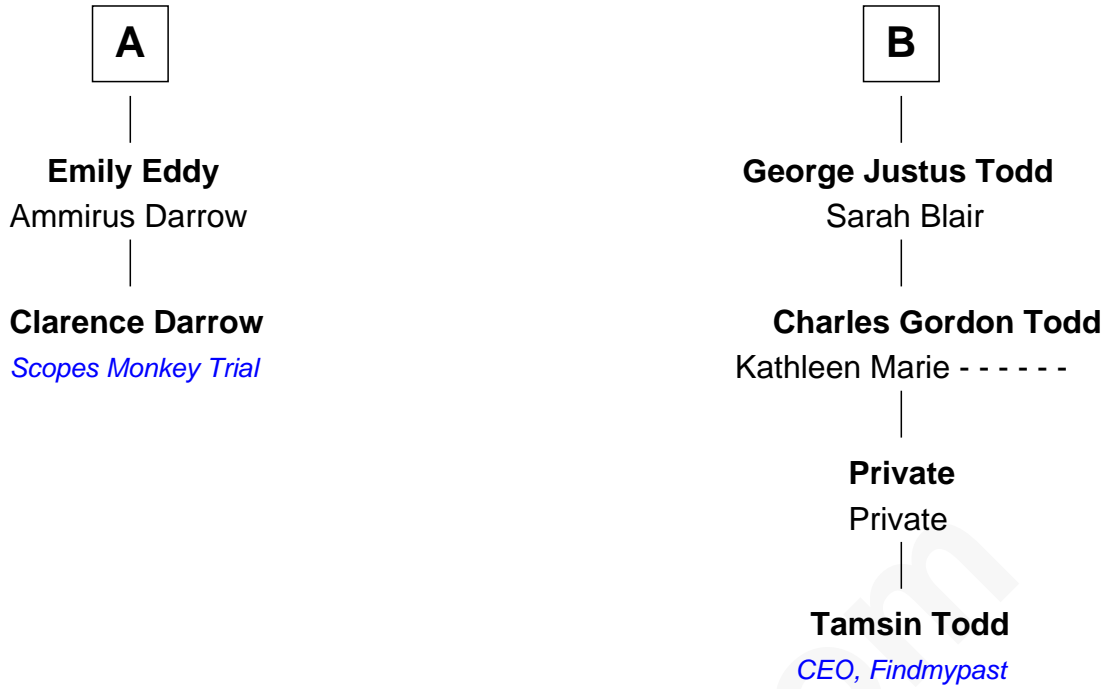

FamousKin.com

Relationship Chart of

Clarence Darrow

Lawyer, Scopes Monkey Trial

8th cousin 2 times removed of

Tamsin Todd

CEO, Findmypast

Edmund Freeman

Bennett Hodsoll

FamousKin.com