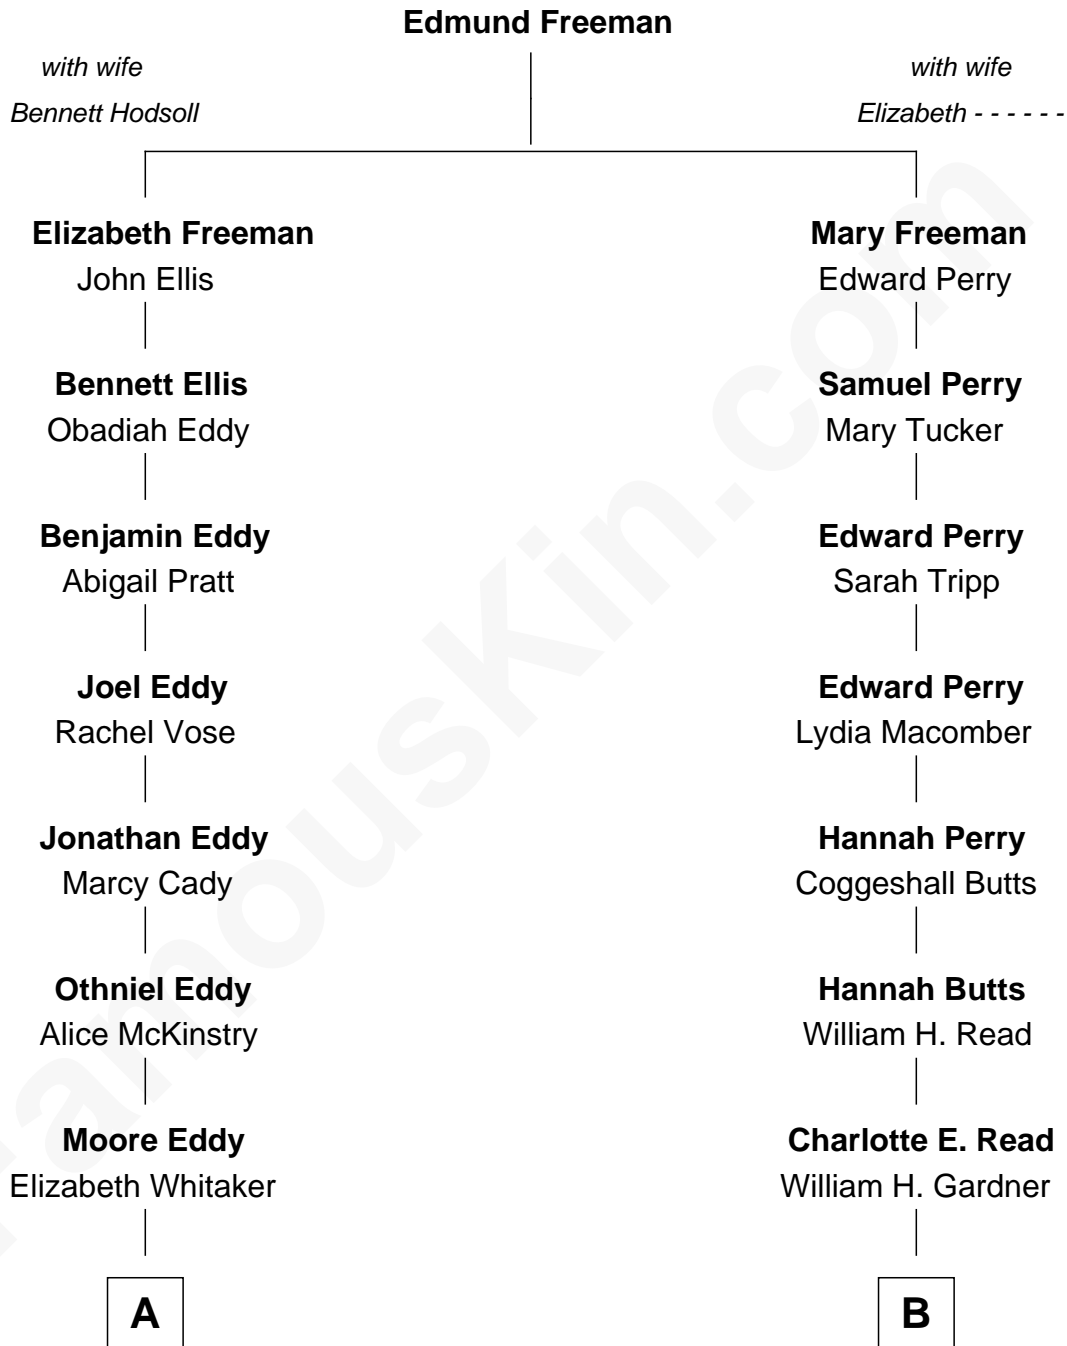

FamousKin.com Relationship Chart of

Clarence Darrow

Lawyer, Scopes Monkey Trial

8th cousin 1 time removed of

Nelson Eddy

Movie Actor and Singer

A

Emily Eddy
Ammirus Darrow

Clarence Darrow
Scopes Monkey Trial

B

Martha Perry Gardner
Isaac Nelson Eddy

William Darius Eddy
Isabel Kendrick

Nelson Eddy
Movie Actor and Singer

FamousKin.com