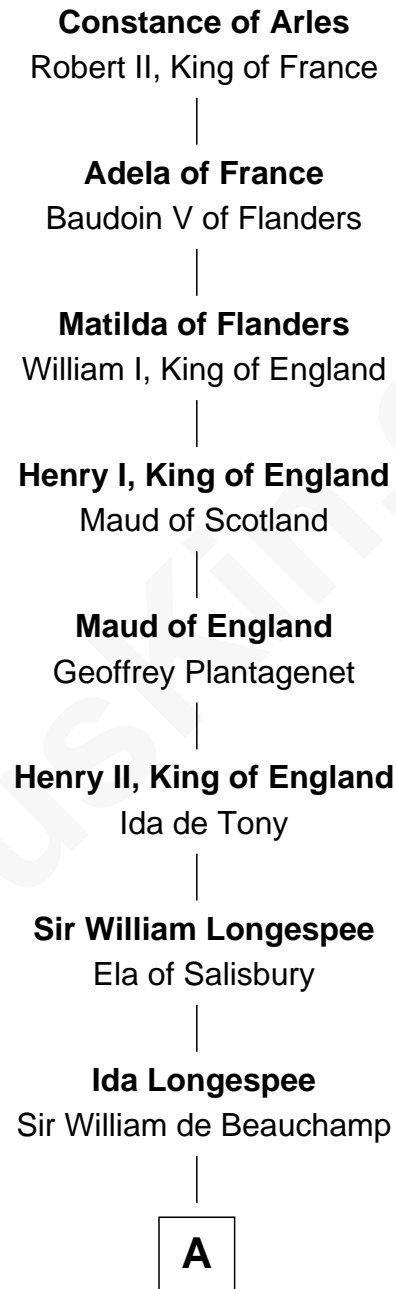

FamousKin.com Relationship Chart of

Constance of Arles

(c0986 - 1034)

19th Great-grandmother of

Rev. George Burroughs

Executed for Witchcraft, Salem 1692

A

Beatrice de Beauchamp
Sir William de Munchensy

William de Munchensy
Alice - - - - -

Sir Thomas de Munchensy
Joyce - - - - -

Thomas Munchensy
Joan Vauncy

Joan Munchensy
Sir Richard Waldegrave

Sir Richard Waldegrave
Joan Doreward

Sir Thomas Waldegrave
Elizabeth Fray