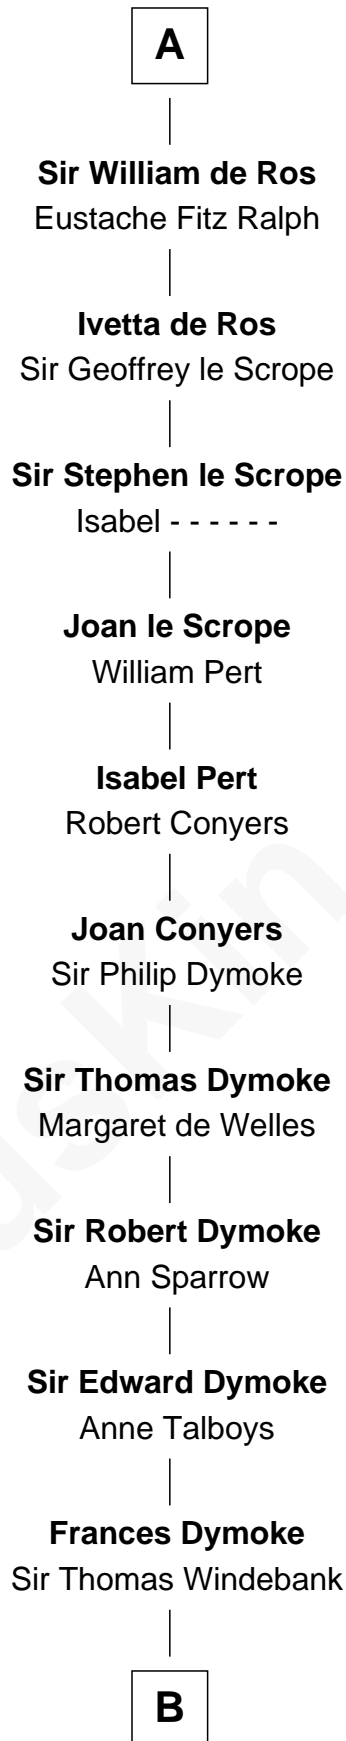

# FamousKin.com Relationship Chart of

**Constance of Arles**

(c0986 - 1034)

21st Great-grandmother of

**Thomas Nelson**

*Signer of the Declaration of Independence*

**Constance of Arles**

Robert II, King of France

**Henry I, King of France**

Anne of Kiev

**Hugh I of Vermandois**

Adèle of Vermandois

**Isabel de Vermandois**

William de Warenne

**Ada de Warenne**

Henry of Huntingdon

**William I, King of Scotland**

----- Avenal

**Isabel of Scotland**

Robert de Ros

**Sir William de Ros**

Lucy FitzPiers

**A**

**B**

—  
**Mildred Windebank**

Robert Reade

—  
**Col. George Reade**

Elizabeth Martiau

—  
**Robert Reade**

Mary Lilly

—  
**Margaret Reade**

Thomas Nelson