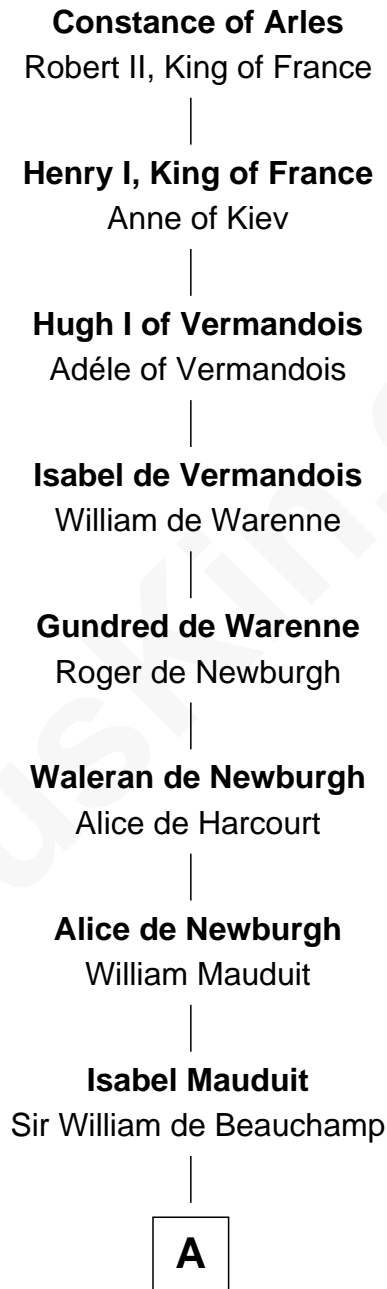

FamousKin.com Relationship Chart of

Constance of Arles

(c0986 - 1034)

22nd Great-grandmother of

William Floyd

Signer of the Declaration of Independence

A

William de Beauchamp

Maud FitzJohn

Guy de Beauchamp

Alice de Toeni

Sir Thomas de Beauchamp

Katherine de Mortimer

Sir William Beauchamp

Joan Fitzalan

Joan Beauchamp