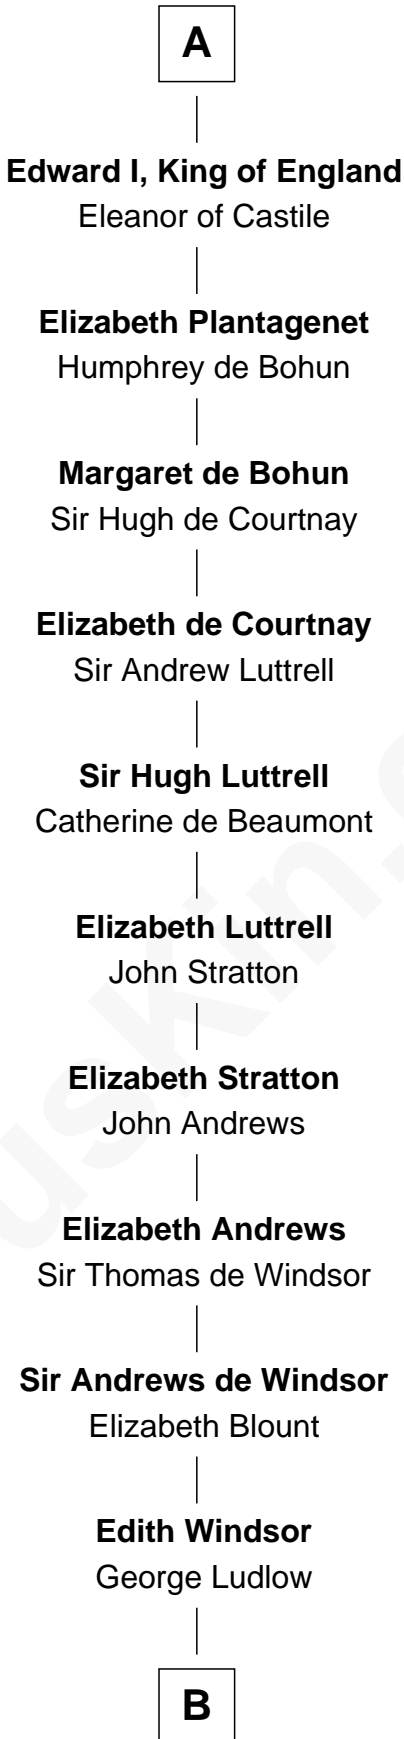

FamousKin.com Relationship Chart of

Constance of Arles

(c0986 - 1034)

21st Great-grandmother of

Caleb Brewster

Member of the Culper Spy Ring during the American Revolution

Constance of Arles
Robert II, King of France

Adela of France
Baudoin V of Flanders

Matilda of Flanders
William I, King of England

Henry I, King of England
Maud of Scotland

Maud of England
Geoffrey Plantagenet

Henry II, King of England
Eleanor of Aquitaine

John, King of England
Isabelle of Angoulême

Henry III, King of England
Eleanor of Provence

A

B

—
Thomas Ludlow

Jane Pyle

—
Roger Ludlow

Mary Cogan