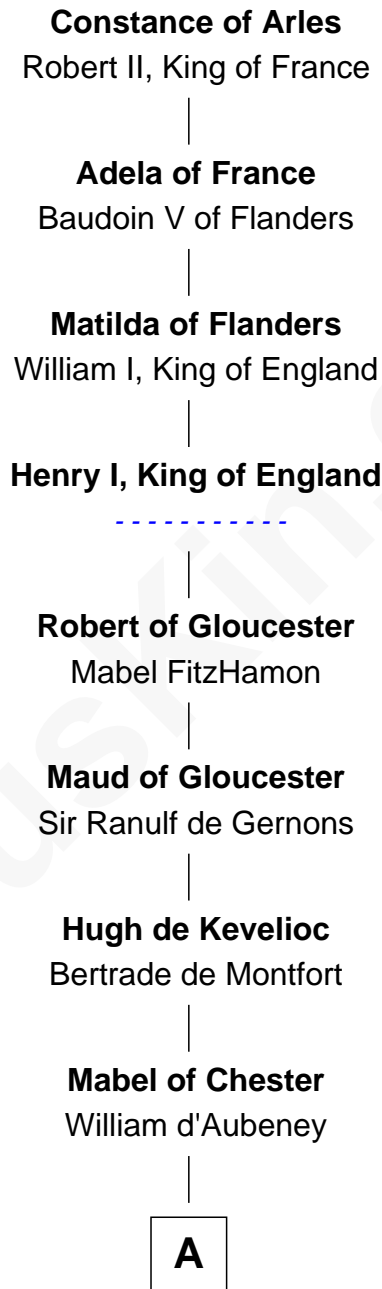

# FamousKin.com Relationship Chart of

**Constance of Arles**

(c0986 - 1034)

18th Great-grandmother of

**Richard More**

(c1614 - c1696) *Mayflower* passenger 1620

**MAYFLOWER**

**A**

**Nichole d'Aubeney**  
Sir Roger de Somery

**Maud de Somery**  
Sir Henry de Erdington

**Sir Henry de Erdington**  
Joan de Wolvey

**Sir Giles de Erdington**  
Elizabeth de Tolthorpe

**Margaret de Erdington**  
Sir Roger Corbet

**Sir Robert Corbet**  
Margaret - - - - -

**Sir Roger Corbet**  
Elizabeth Hopton

**Jane Corbet**  
Thomas Cresset

**Richard Cresset**  
Joan Wrottesley

**Margaret Cresset**  
Thomas More

**B**

**B**

—  
**Jasper More**  
Elizabeth Smalley

—  
**Katherine More**  
Col. Samuel More

—  
**Richard More**  
*Mayflower passenger 1620*

FamousKin.com