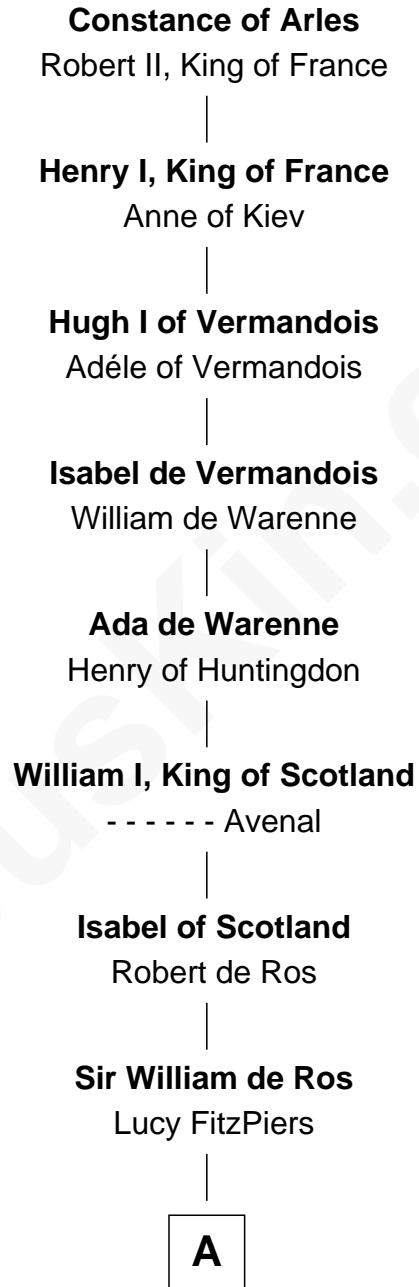

FamousKin.com
Relationship Chart of
Constance of Arles
 (c0986 - 1034)

24th Great-grandmother of
Capt. William Lewis Herndon
Captain of the ill fated S.S. Central America

A

Sir William de Ros

Eustache Fitz Ralph

Sir John Boteler

Isabel Harington

Elizabeth Boteler

Hamon Mascy

Margaret Mascy

John Holcroft

Margaret Holcroft

James Gerard

William Gerard

Dorothy Page

B

B

Dorothy Gerard

Thomas Waller

Edmund Waller

Mary Smith

Joseph Herndon

Mary Minor

Dabney Herndon

Elizabeth Hull

Capt. William Lewis Herndon

Captain of the <http://acdwyer.com/stories/ss-central-america-shipwreck-treasure.php>>S.S. Central America