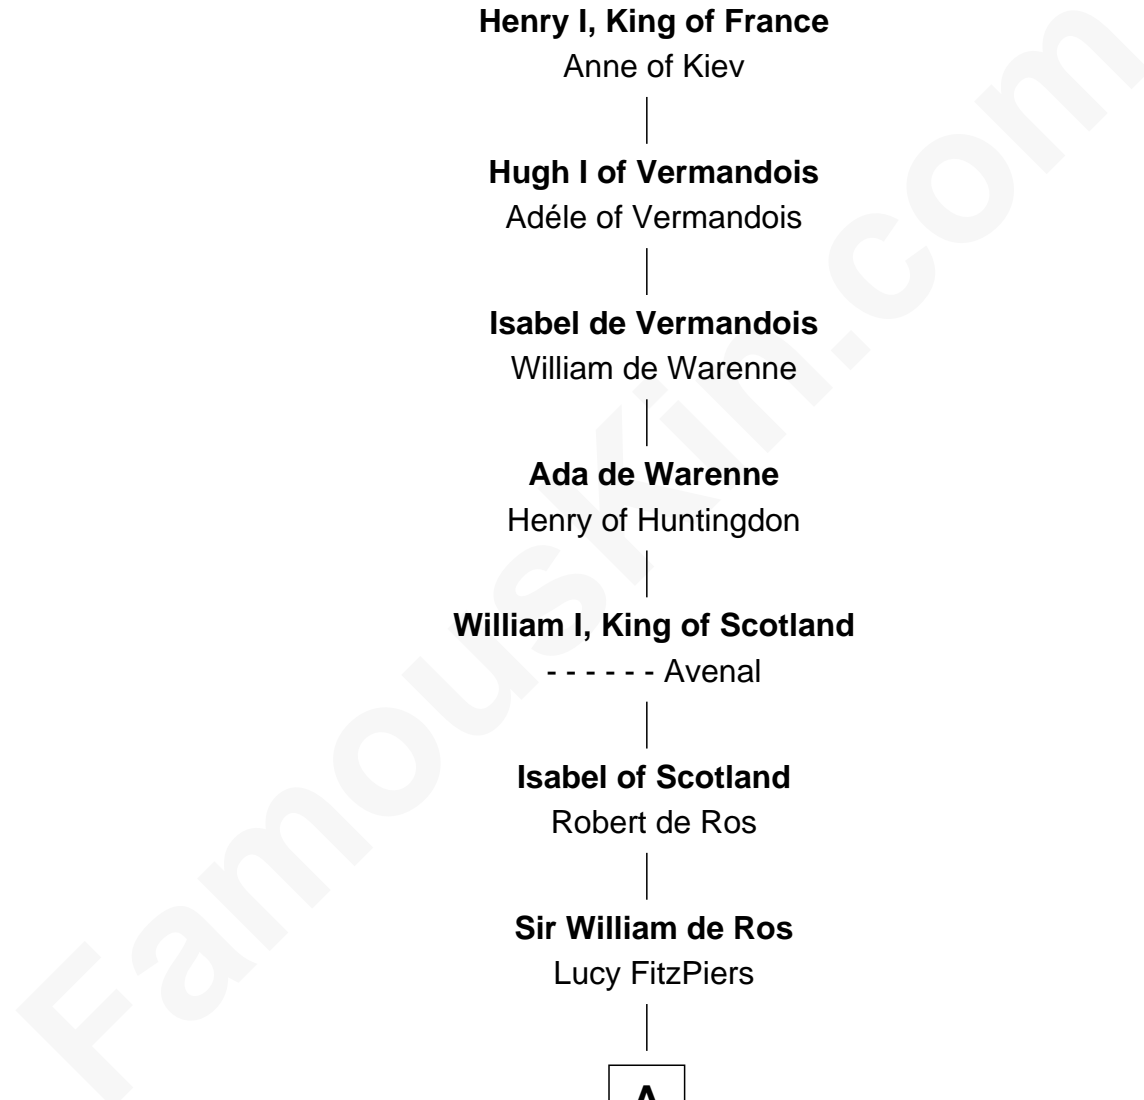

FamousKin.com
Relationship Chart of
Constance of Arles
 (c0986 - 1034)

24th Great-grandmother of
Capt. William Lewis Herndon
Captain of the ill fated S.S. Central America

A

Sir William de Ros

Eustache Fitz Ralph