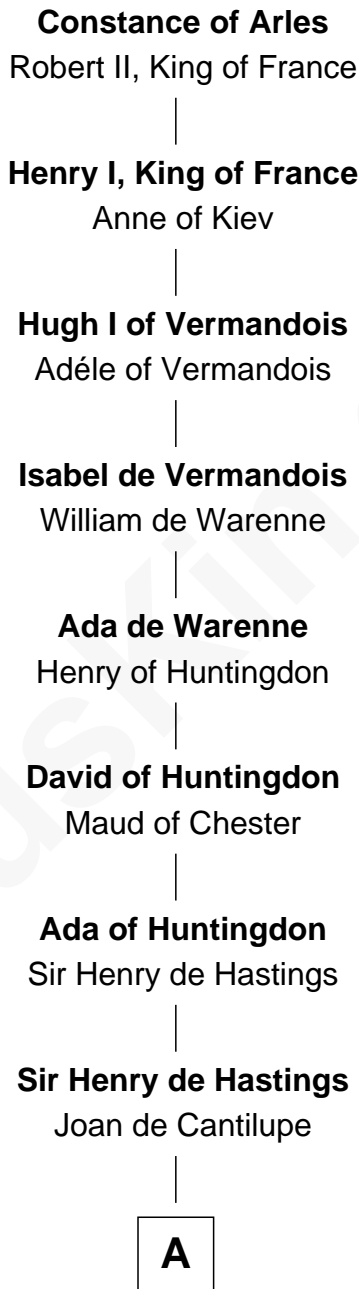

FamousKin.com Relationship Chart of

Constance of Arles

(c0986 - 1034)

14th Great-grandmother of

Jane Seymour

3rd Wife of King Henry VIII

A

—
Sir John de Hastings

Isabel de Valence

—
Elizabeth de Hastings

Sir Roger de Grey

—
Sir Reynold de Grey

Eleanor le Strange

—
Ida Grey

John Cokayne

—
Elizabeth Cokayne

Sir Laurence Cheney

—
Elizabeth Cheney

Sir John Say

—
Anne Say

Sir Henry Wentworth

—
Margery Wentworth

Sir John Seymour

—
Jane Seymour