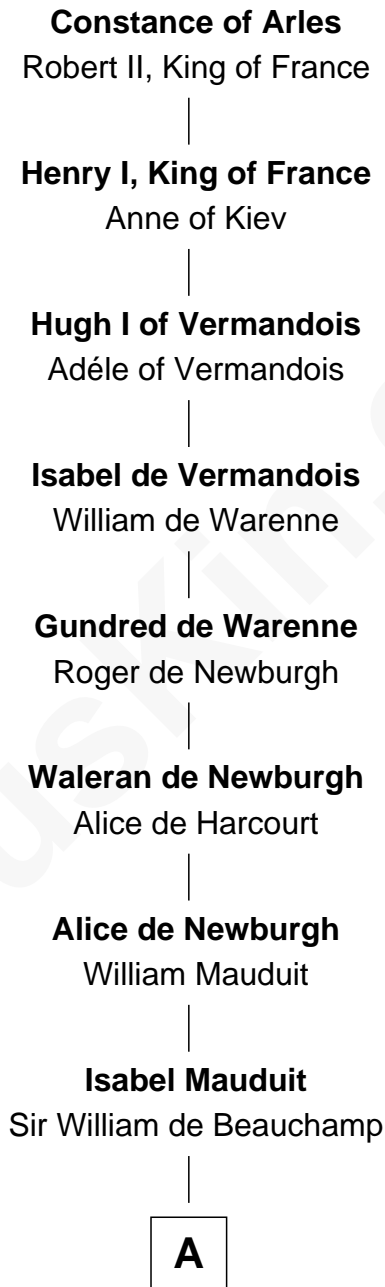

FamousKin.com Relationship Chart of

Constance of Arles

(c0986 - 1034)

22nd Great-grandmother of

James Madison

4th U.S. President

A

William de Beauchamp

Maud FitzJohn

Guy de Beauchamp

Alice de Toeni

Sir Thomas de Beauchamp

Katherine de Mortimer

Philippa de Beauchamp

Sir Hugh de Stafford

Margaret de Stafford