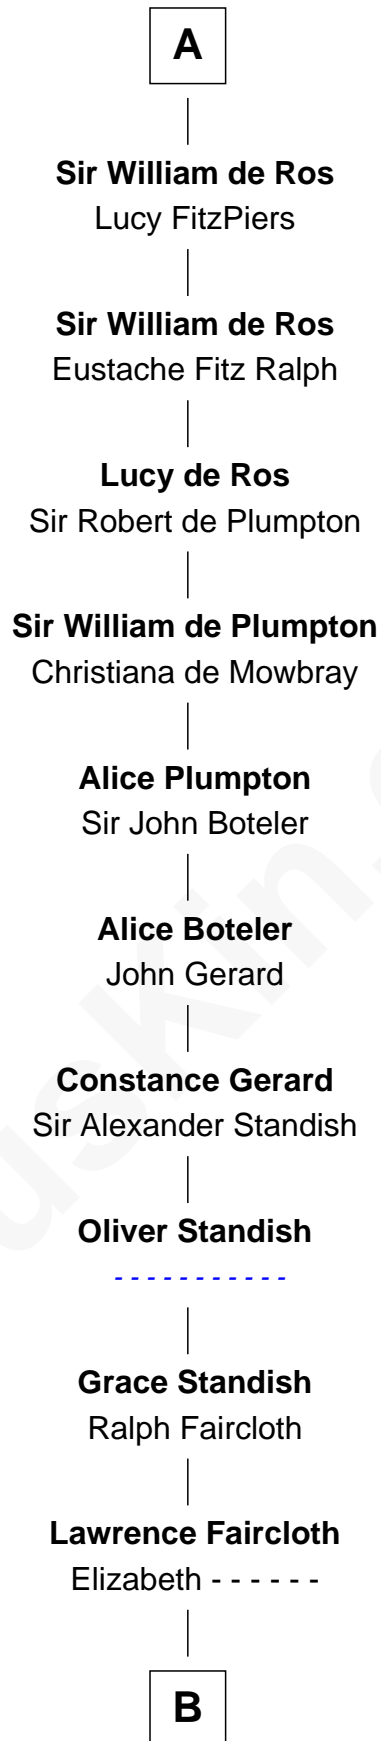

FamousKin.com Relationship Chart of

Adelaide of Anjou

(c0947 - 1026)

23rd Great-grandmother of

Samuel Prescott

Completed Paul Revere's Midnight Ride

Adelaide of Anjou

William I of Provence

Ada de Warenne

Henry of Huntingdon

William I, King of Scotland

----- Avenal

Isabel of Scotland

Robert de Ros

A

B

Thomas Faircloth

Millicent Barr

Mary Faircloth

Thomas Allen

Jane Allen

Rev. Peter Bulkeley

Rev. Edward Bulkeley

Lucian - - - - -

Peter Bulkeley

Rebecca Wheeler

Rebecca Bulkeley

Dr. Jonathan Prescott

Dr. Abel Prescott

Abigail Brigham

Samuel Prescott

Completed Paul Revere's Ride