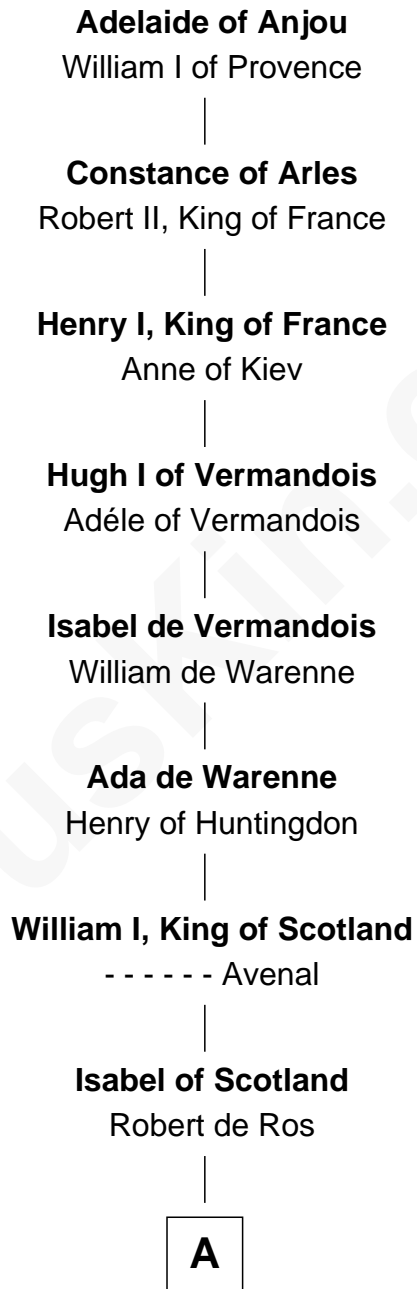

FamousKin.com Relationship Chart of

Adelaide of Anjou

(c0947 - 1026)

23rd Great-grandmother of

Robert Treat Paine

Signer of the Declaration of Independence

A

Sir William de Ros

Lucy FitzPiers

Sir Robert de Ros

Isabel de Aubeney

William de Ros

Maude de Vaux

Sir William de Ros

Margery de Badlesmere

Maud de Roos