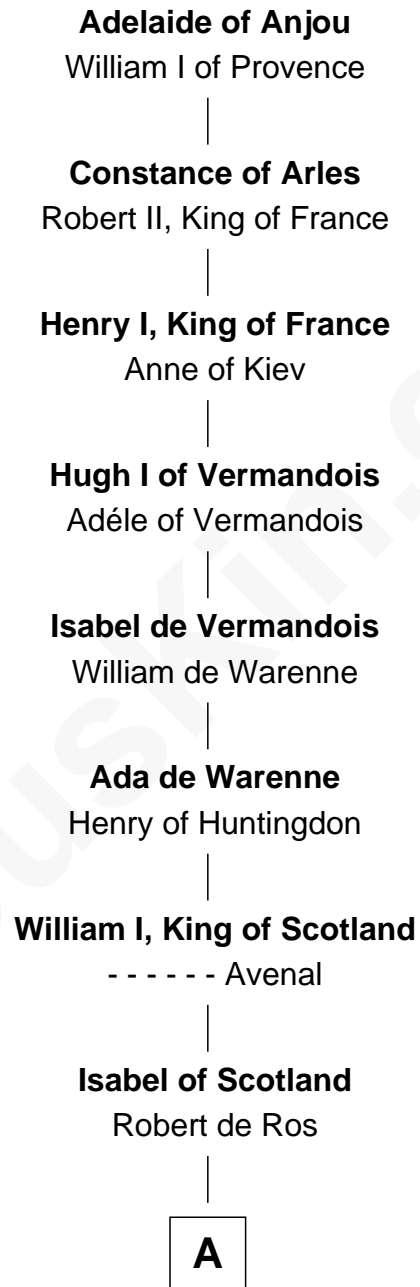

# FamousKin.com Relationship Chart of

**Adelaide of Anjou**

(c0947 - 1026)

23rd Great-grandmother of

**John Hancock**

*Signer of the Declaration of Independence*

**B**

|  
**Thomas Faircloth**

Millicent Barr

|  
**Mary Faircloth**

Thomas Allen

|  
**Jane Allen**

Rev. Peter Bulkeley

|  
**Rev. Edward Bulkeley**

Lucian - - - - -

|  
**Mary Bulkeley**