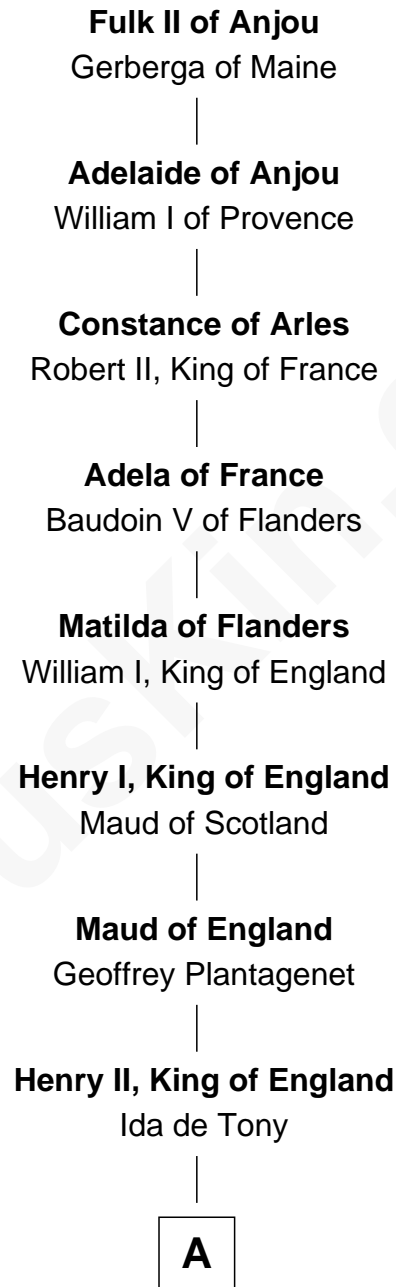

FamousKin.com
Relationship Chart of
Fulk II of Anjou
(- 0958)

21st Great-grandfather of

Rev. George Burroughs

Executed for Witchcraft, Salem 1692

A

Sir William Longespee

Ela of Salisbury

Ida Longespee

Sir William de Beauchamp

Beatrice de Beauchamp

Sir William de Munchensy

William de Munchensy

Alice - - - - -

Sir Thomas de Munchensy

Joyce - - - - -

Thomas Munchensy

Joan Vauncy

Joan Munchensy

Sir Richard Waldegrave

Sir Richard Waldegrave

Joan Doreward

Sir Thomas Waldegrave

Elizabeth Fray

Sir William Waldegrave