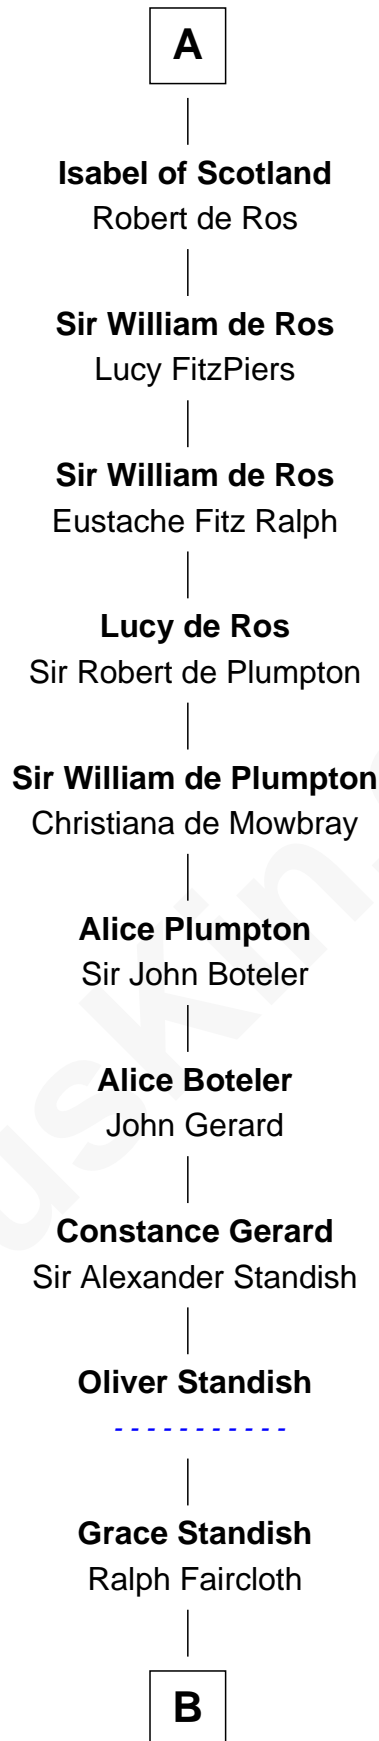

FamousKin.com Relationship Chart of

Fulk II of Anjou

(- 0958)

24th Great-grandfather of

Samuel Prescott

Completed Paul Revere's Midnight Ride

Fulk II of Anjou

Gerberga of Maine

Isabel de Vermandois

William de Warenne

Ada de Warenne

Henry of Huntingdon

William I, King of Scotland

----- Avenal

A

B