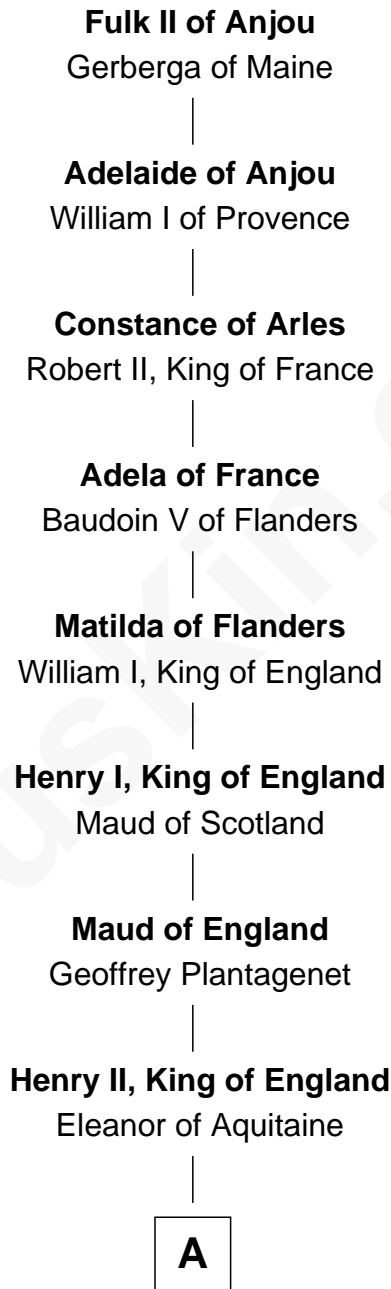

FamousKin.com
Relationship Chart of
Fulk II of Anjou
(- 0958)

22nd Great-grandfather of

Major John Pitcairn
British Commander at Battle of Lexington

A

John, King of England

Isabelle of Angoulême

Henry III, King of England

Eleanor of Provence

Edward I, King of England

Eleanor of Castile

Edward II, King of England

Isabella of France

Edward III, King of England

Philippa of Hainault

John of Gaunt

Sir William Murray

B

B

—
Sir William Murray
Katherine Campbell

—
Annabel Murray
John Erskine

—
John Erskine
Mary Stewart

—
Sir Charles Erskine
Mary Hope

—
Mary Erskine
William Hamilton