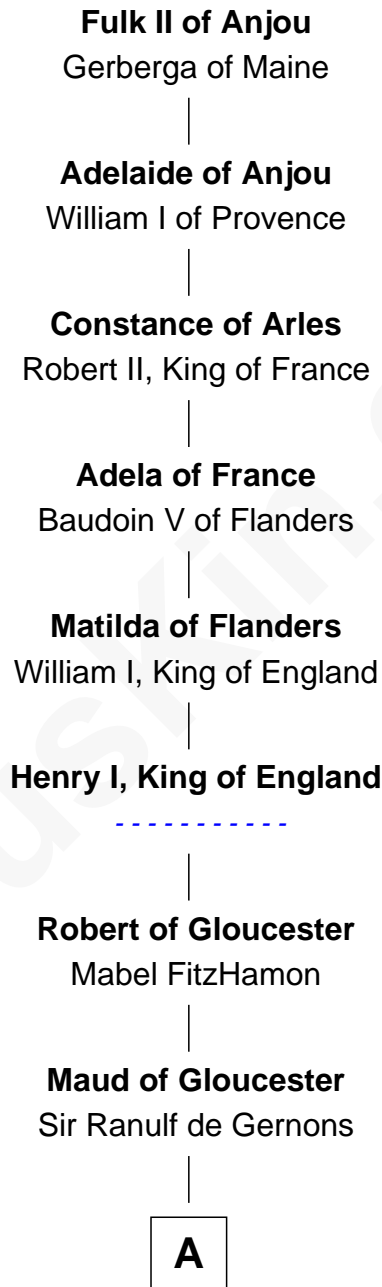

**FamousKin.com**  
**Relationship Chart of**  
**Fulk II of Anjou**  
( - 0958)

20th Great-grandfather of

**Richard More**  
(c1614 - c1696) *Mayflower passenger 1620*

**A**

**Hugh de Kevelioc**  
Bertrade de Montfort

**Mabel of Chester**  
William d'Aubenev

**Nichole d'Aubenev**  
Sir Roger de Somery

**Maud de Somery**  
Sir Henry de Erdington

**Sir Henry de Erdington**  
Joan de Wolvey

**Sir Giles de Erdington**  
Elizabeth de Tolthorpe

**Margaret de Erdington**  
Sir Roger Corbet

**Sir Robert Corbet**  
Margaret - - - - -

**Sir Roger Corbet**  
Elizabeth Hopton

**Jane Corbet**  
Thomas Cresset

**B**

**B**

Richard Cresset

Joan Wrottesley

Margaret Cresset

Thomas More

Jasper More

Elizabeth Smalley

Katherine More

Col. Samuel More

Richard More

*Mayflower passenger 1620*