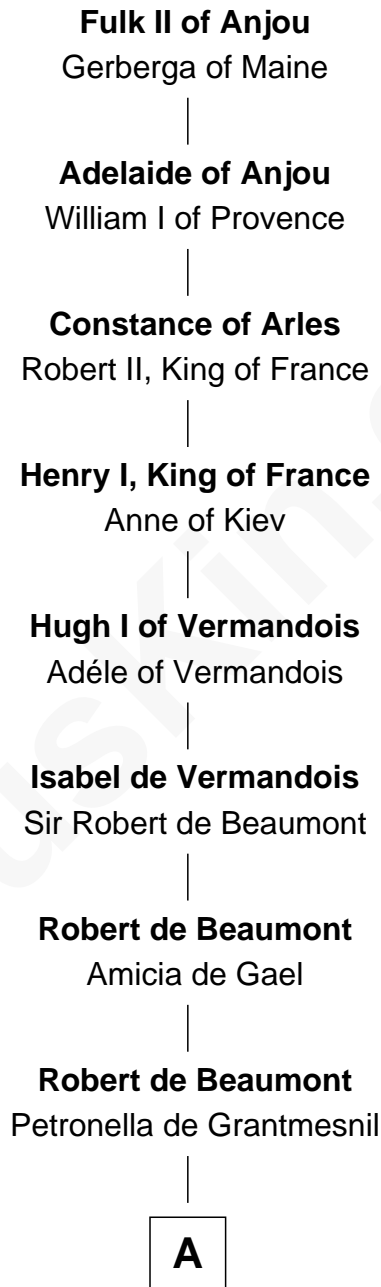

FamousKin.com Relationship Chart of

Fulk II of Anjou

(- 0958)

23rd Great-grandfather of

George Washington

1st U.S. President

A

Margaret de Beaumont

Sir Saher IV de Quincy

Sir Roger de Quincy

Helen of Galloway

Margaret de Quincy

Sir William de Ferrers

Joan de Ferrers

Sir Thomas de Berkeley

Sir Maurice de Berkeley