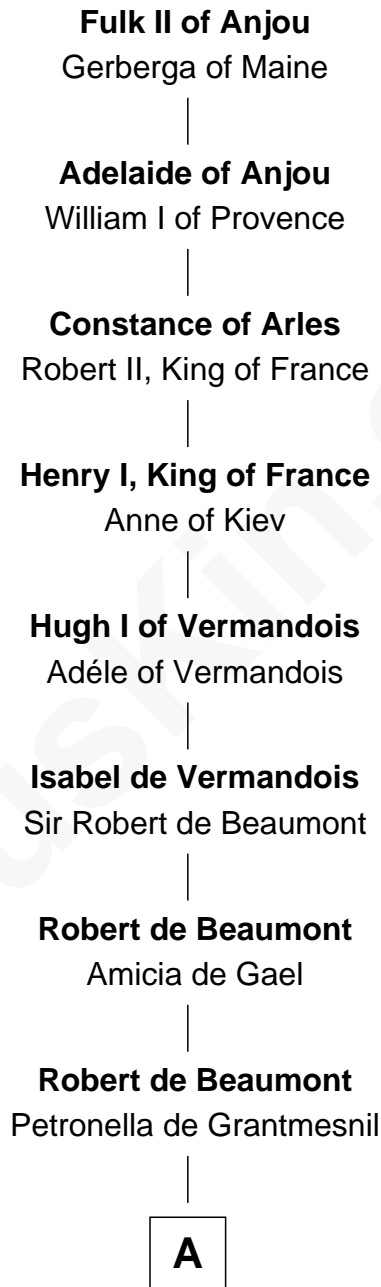

FamousKin.com Relationship Chart of

Fulk II of Anjou

(- 0958)

24th Great-grandfather of

John Langdon

Signer of the U.S. Constitution

A

Margaret de Beaumont

Sir Saher IV de Quincy

Sir Roger de Quincy

Helen of Galloway

Margaret de Quincy

Sir William de Ferrers

Joan de Ferrers

Sir Thomas de Berkeley

Sir Maurice de Berkeley