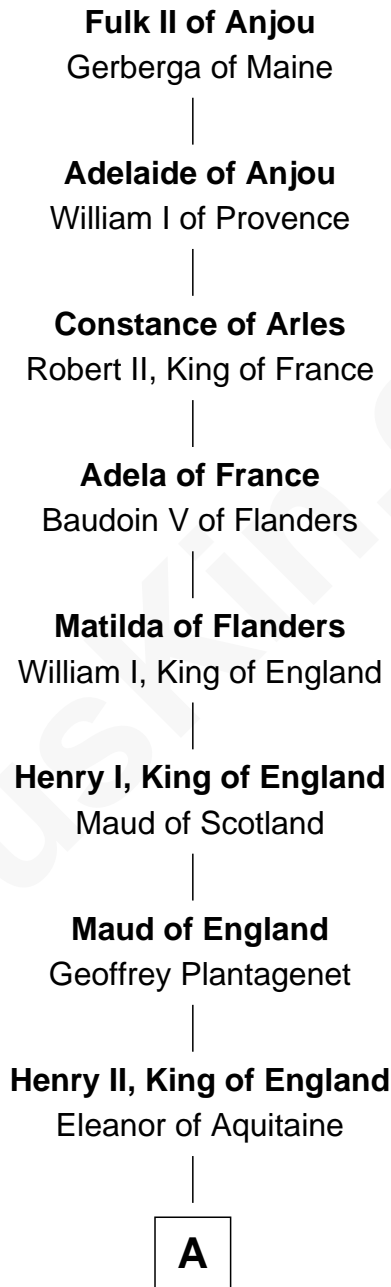

FamousKin.com Relationship Chart of

Fulk II of Anjou

(- 0958)

7th Great-grandfather of

King Henry III

King of England

A

John, King of England

Isabelle of Angoulême

King Henry III

King of England

FamousKin.com