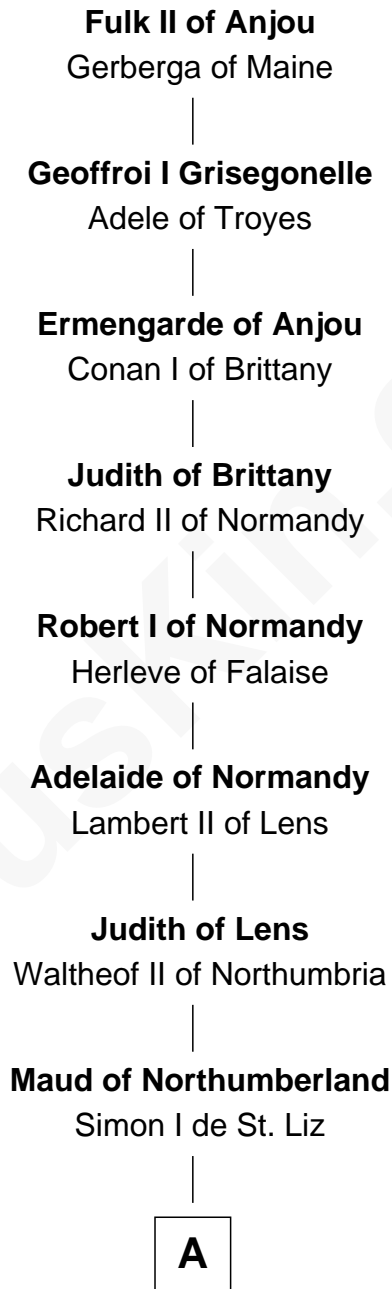

FamousKin.com Relationship Chart of

Fulk II of Anjou

(- 0958)

8th Great-grandfather of

Robert Fitzwalter

Magna Carta Surety

FamousKin.com