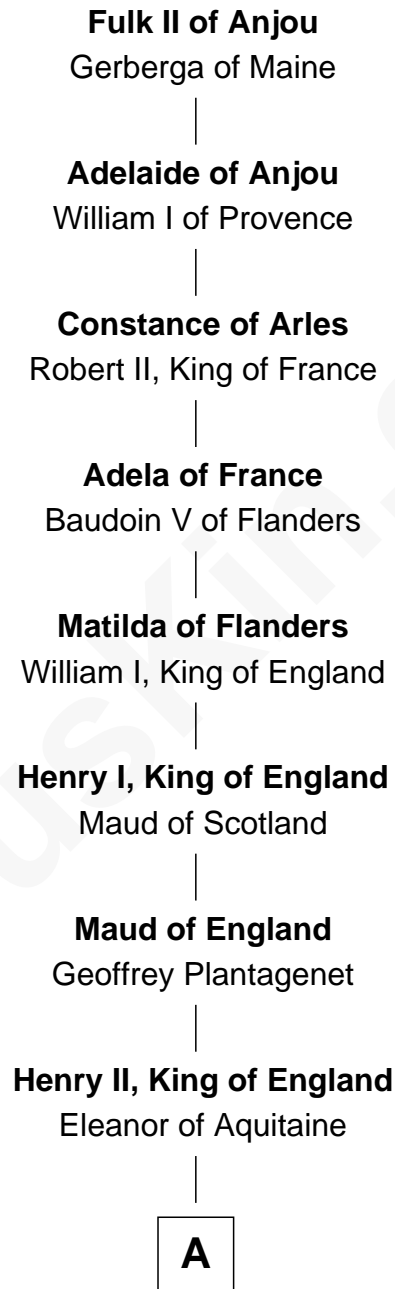

# FamousKin.com Relationship Chart of

**Fulk II of Anjou**

( - 0958)

19th Great-grandfather of

**Gov. Thomas Dudley**

(1576 - 1653) *Great Migration Immigrant 1630*

**A**

**John, King of England**

----- De Warenne

**Sir Richard FitzRoy**

Rose de Dover

**Isabel de Dover**

Sir Maurice de Berkeley

**Sir Thomas de Berkeley**

Joan de Ferrers

**Sir Maurice de Berkeley**

----- Ashton

| Probable

**Roger Dudley**

Susanna Thorne

|  
**Gov. Thomas Dudley**

*Great Migration Immigrant 1630*

FamousKin.com