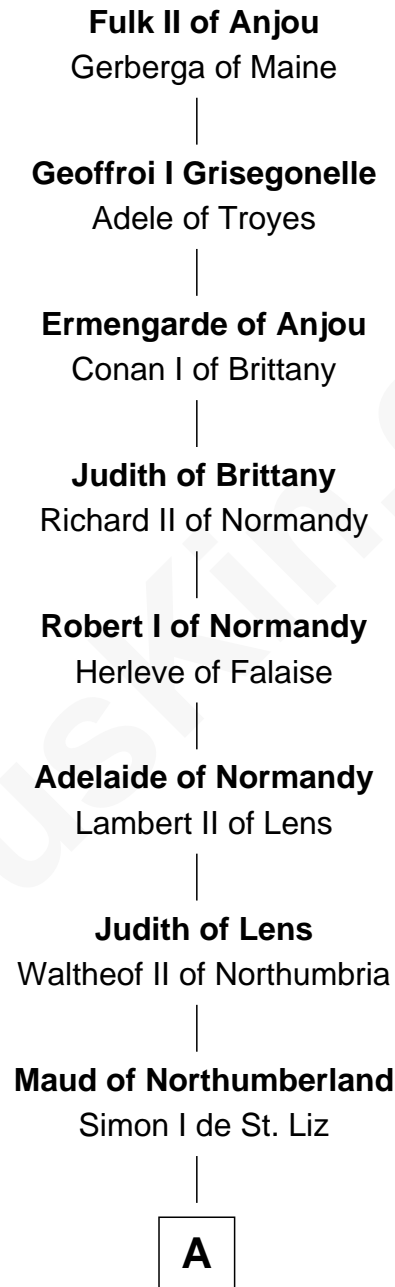

**FamousKin.com**  
**Relationship Chart of**  
**Fulk II of Anjou**  
( - 0958)

24th Great-grandfather of

**William Stoughton**

*Chief Judge and Prosecutor, Salem Witch Trials 1692*

**A**

**Maud de St. Liz**  
Saher I de Quincy

**Alice de St. Liz**  
Roger de Huntingfield

**Sir William de Huntingfield**  
Isabel FitzWilliam

**Sarah de Huntingfield**  
Richard de Keynes

**Richard de Keynes**  
Alice de Mankesy

**Joan de Keynes**  
Sir Roger Lewknor

**Sir Thomas Lewknor**  
Sybil - - - - -

**Sir Roger Lewknor**  
Katherine Bardolf

Probable

**Beatrix Lewknor**  
Ralph Roper

Probable

**Edmond Roper**

**B**

**B**

|  
**Agnes Roper**

Walter Colepepper

|  
**Sir John Colepepper**

Agnes Gainsford

|  
**Isabel Colepepper**

Walter Roberts

| Probable

**Joan Roberts**