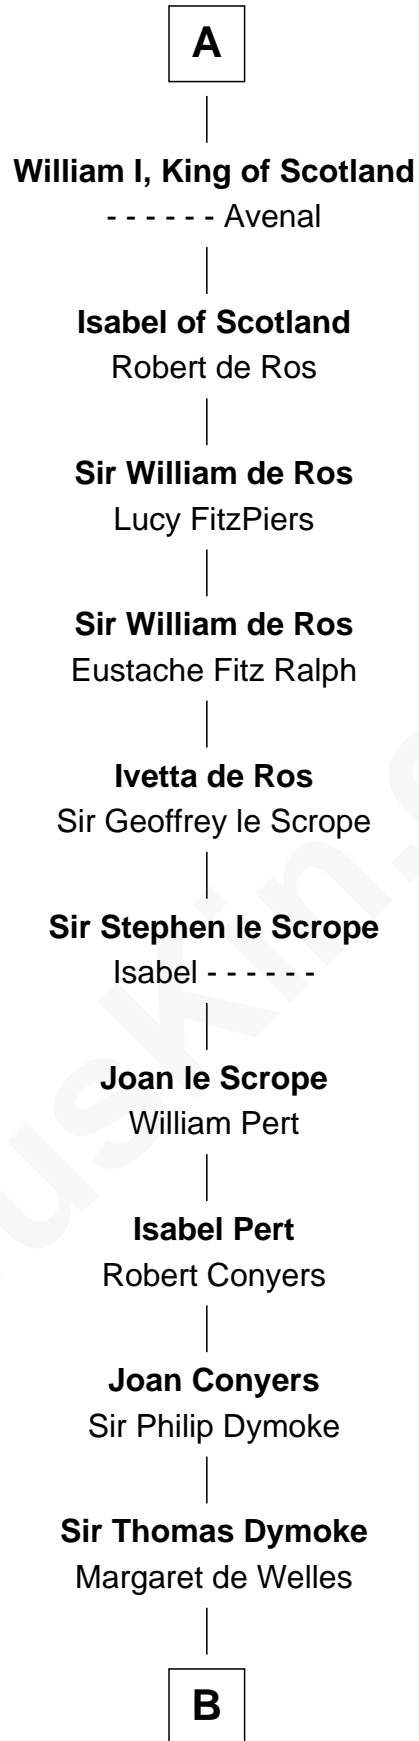

FamousKin.com Relationship Chart of

Fulk I of Anjou

(c0870 - 0942)

24th Great-grandfather of

Thomas Nelson

Signer of the Declaration of Independence

Fulk I of Anjou

Fulk II of Anjou

Adèle of Vermandois

Isabel de Vermandois

William de Warenne

Ada de Warenne

Henry of Huntingdon

A

B

—
Sir Robert Dymoke

Ann Sparrow

—
Sir Edward Dymoke

Anne Talboys

—
Frances Dymoke

Sir Thomas Windebank

—
Mildred Windebank

Robert Reade

—
Col. George Reade