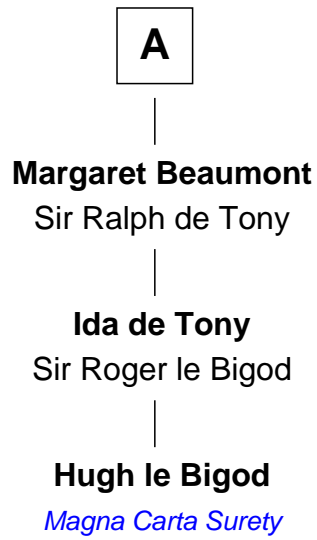

# FamousKin.com Relationship Chart of

**Fulk I of Anjou**

(c0870 - 0942)

8th Great-grandfather of

**Hugh le Bigod**

*Magna Carta Surety*

**Fulk I of Anjou**

-----

**Fulk II of Anjou**

Gerberga of Maine

**Adelaide of Anjou**

William I of Provence

**Constance of Arles**

Robert II, King of France

**Henry I, King of France**

Anne of Kiev

**Hugh I of Vermandois**

Adèle of Vermandois

**Isabel de Vermandois**

Sir Robert de Beaumont

**Robert de Beaumont**

Amicia de Gael

**A**

FamousKin.com