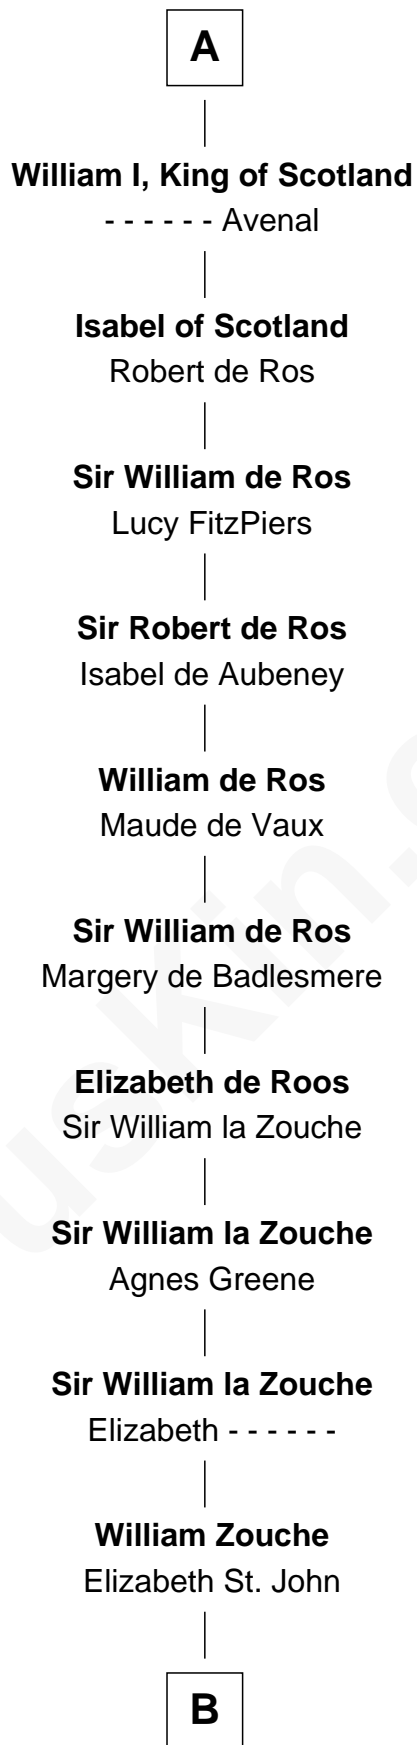

FamousKin.com Relationship Chart of

Fulk I of Anjou

(c0870 - 0942)

21st Great-grandfather of

Robert Catesby

Leader of Gunpowder Plot

Fulk I of Anjou

Fulk II of Anjou

Adèle of Vermandois

Isabel de Vermandois

William de Warenne

Ada de Warenne

Henry of Huntingdon

A

B

—
Margaret Zouche

William Catesby

—
George Catesby

Elizabeth Empson

—
Sir Richard Catesby

Dorothy Spencer

—
William Catesby

Katherine Willington

—
Sir William Catesby

Anne Throckmorton

—
Robert Catesby

Leader of Gunpowder Plot